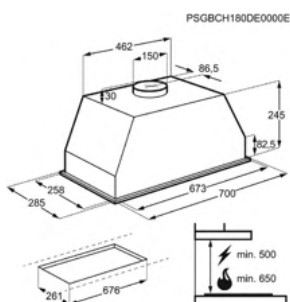

H(min/max)xBxD in mm 245 / 245x700x285

Standaard koolstoffilter ECFB02

LongLife filter ECFBL01

Super Performing koolstoffilter

Kleur inox

LED Kelvinwaarde (K) 3000

Energy Class

Koelkast NSK50881ES