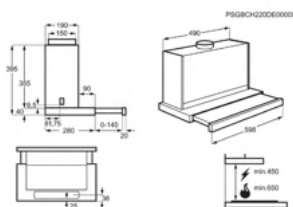

H(min/max)xBxD in mm 395x598x300

Standaard koolstoffilter MCFB71

LongLife filter MCFB73

Super Performing koolstoffilter MCFB75

Kleur grijs

LED Kelvinwaarde (K) 3000

Energy Class

Telescopische dampkap DPB3940M