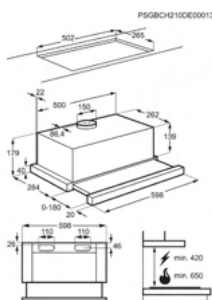

H(min/max)xBxD in mm 179 / 179x598x284

Standaard koolstoffilter ECFB03

LongLife filter

Super Performing koolstoffilter

Kleur grijs

LED Kelvinwaarde (K) 3000

Energy Class

Telescopische dampkap DPE5650M