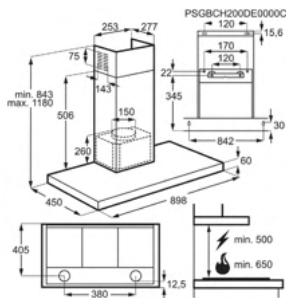

H(min/max)xBxD in mm 678 / 1180x898x450

Standaard koolstoffilter ECFB01

LongLife filter MCFB46

Super Performing koolstoffilter MCFB69

Kleur inox

LED Kelvinwaarde (K) 3000

Energy Class

€ 549,99