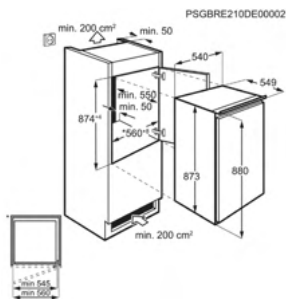

Koelkast NSK50881ES

€ 849,99

- › **Heel veel in één keer bewaren** – De OptiSpace koelkast biedt ruime opbergmogelijkheden.
- › **Heel veel in één keer bewaren. Met OptiSpace** – De koelkast met optimale opbergruimte. OptiSpace.
- › **Ruime lade over de volle breedte voor groenten met een lange, onregelmatige vorm** – Groentelade over de volle breedte om lange producten efficiënt te bewaren.
- › **Robuuster, stabiel. Met veiligheidsglas** – Leggers van veiligheidsglas garanderen een stabiele, robuuste opbergruimte.

Afm. (HxBxD) in mm 873x548x549
Geluidsniveau dB(A) 36

Inbouw (HxBxD) in mm 880x560x550
Jaarlijks verbruik (kWh) 93

Energy Class