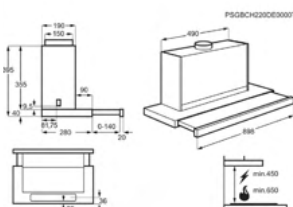

H(min/max)xBxD in mm 395x898x300

Standaard koolstoffilter MCFB71

LongLife filter MCFB73

Super Performing koolstoffilter MCFB75

Kleur grijs

LED Kelvinwaarde (K) 3000

Energy Class

€ 549,99