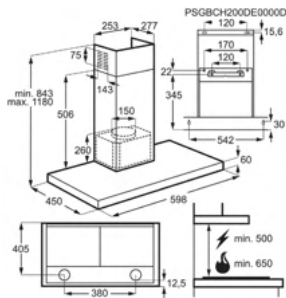

H(min/max)xBxD in mm 678 / 1180x598x450

Standaard koolstoffilter ECFB01

LongLife filter MCFB46

Super Performing koolstoffilter MCFB69

Kleur inox

LED Kelvinwaarde (K) 3000

Energy Class

ELEKTRO