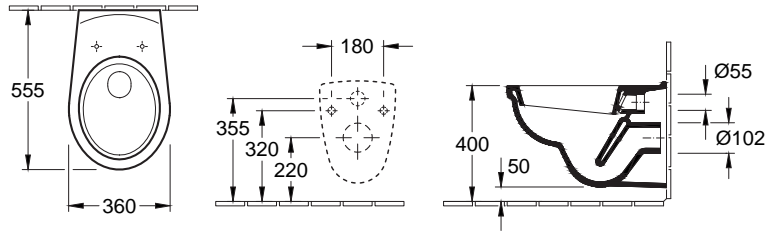

SAVAL PRO

Hangwc	VB70658601	101.00 €
Wc zitting vip	PRVIP1	47.25 €
Wc zitting softclose	PRSOFTCLOSE	88.15 €