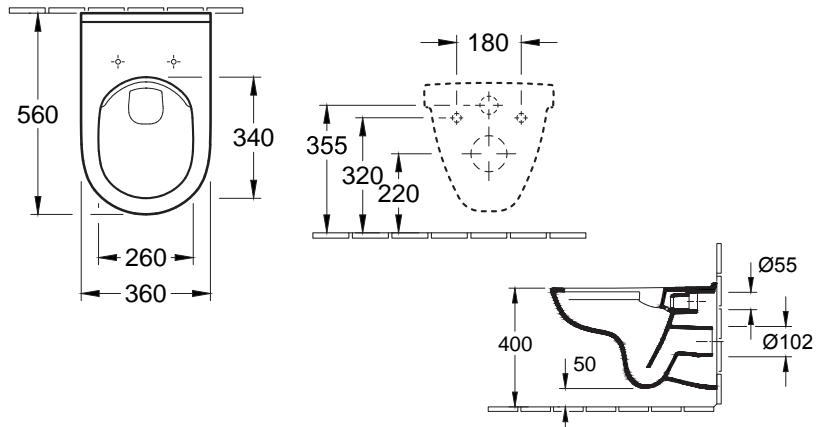

O.NOVO DirectFlush

Combipack hangwc + zitting softclose + quickrelease

VB5660HR01

339.00 €