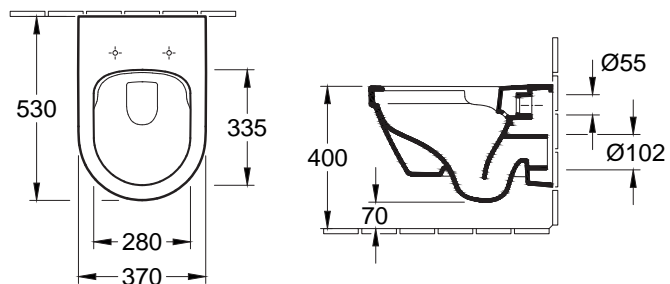

VB9M68S101

271.00 €

ARCHITECTURA DirectFlush

Hangwc combi pack

wit

VB4694HR01

468.00 €

Met wc-zitting softclose + quickrelease.