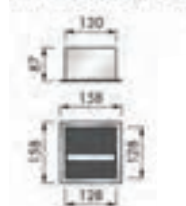

Reserverolhouder (6 r)

LOCL1 geborsteld RVS	294.09 €

houder voor 6 rollen, excl rol wc-papier

CLOSED CL4