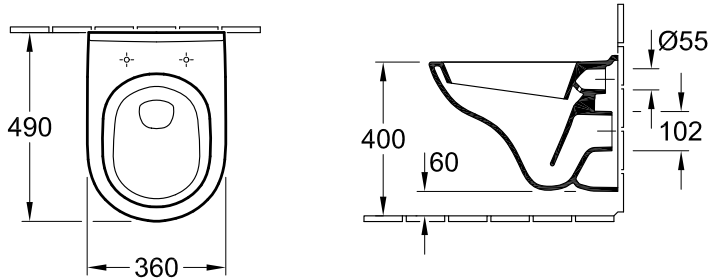

O.NOVO COMPACT

Combipack hangwc + zitting softclose + quickrelease

VB5688H101

331.00 €