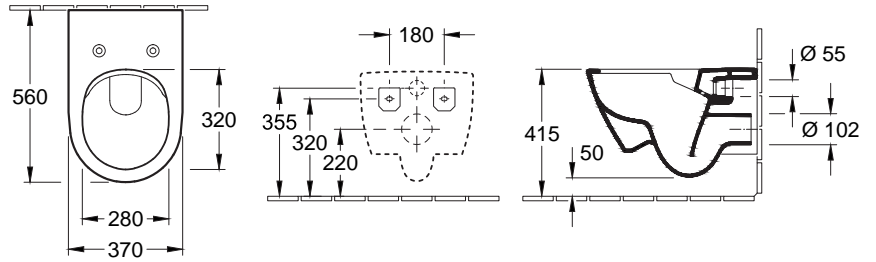

SUBWAY 2.0 DirectFlush

Combi-pack hangwc + zitting softclose + quickrelease

slimseat VB5614R201

828.00 €

Combi-pack hangwc + zitting softclose + quickrelease

ceramicplus VB5614R2R1

936.00 €