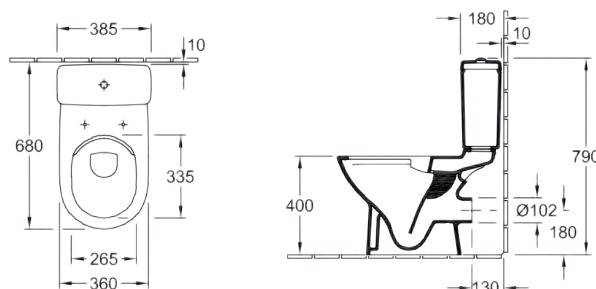

O.NOVO COMBIPACK DirectFlush

Combipack "H"	VB5661R701	587.00 €

Met wc-zitting softclose.