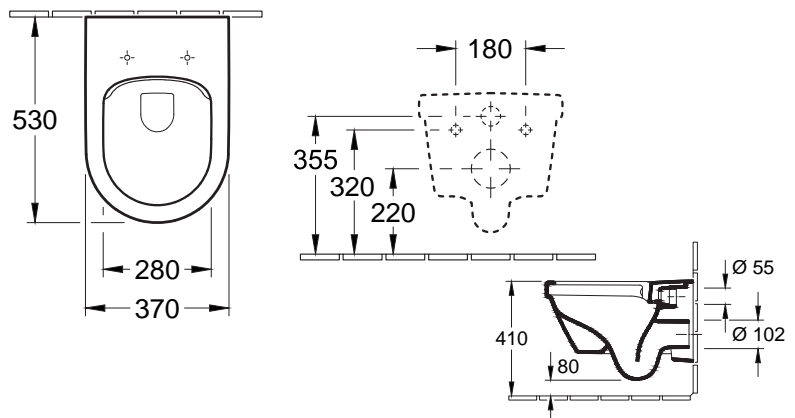

ARCHITECTURA DirectFlush

Combipack hangwc + zitting softclose + quickrelease

VB5684HR01

454.00 €

Combipack hangwc + zitting softclose + quickrelease

VB5684HRR1

561.00 €