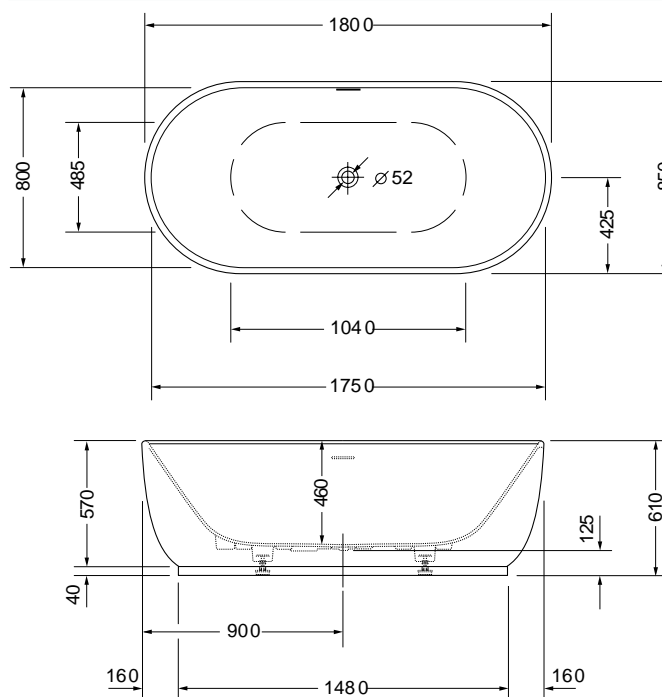

LUV	160 x 75 ^{CM}	115 ^{KG}	wit	DU700461000000000	5776.00 €
LUV	180 x 85 ^{CM}	133 ^{KG}	wit	DU700434000000000	6587.00 €

A modern bathroom with a white bathtub back-to-wall. The wall is light gray concrete. A framed abstract artwork hangs on the wall. A large window on the right shows a view of green trees. A wooden stool with a woven pattern is in the foreground. A small bottle of soap sits on the edge of the tub.