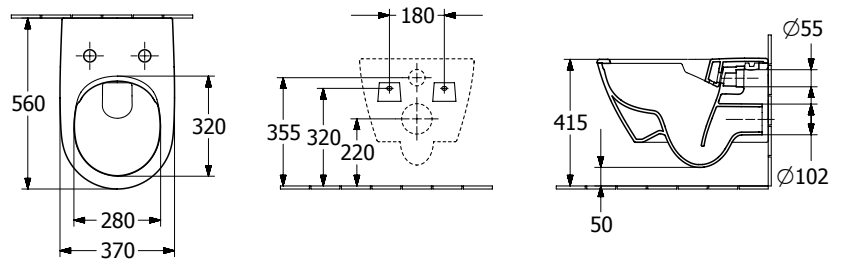

VB9M68S101

271.00 €

ARCHITECTURA DirectFlush

Hangwc combi pack

wit

VB4694HR01

468.00 €

Met wc-zitting softclose + quickrelease.