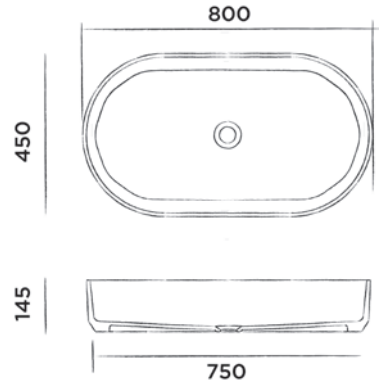

JEE-O bloom waskom ovaal

Opbouwwasafel van DADOquartz
(L 80 x B 45 x H 14,5 cm)

Bestelcode:

SWMBAS84

● Wit DADOquartz

€ 1.140,-