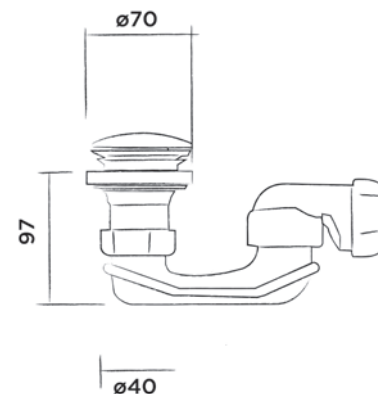

JEE-O bad sifon

Bad sifon, push-up en push-down

Bestelcode:

PSB-C

● Chrom € 100,-

PSB-MC

● Mat chroom € 155,-

PSB-B

● Structuur zwart € 165,-

PSB-W

● Wit € 165,-