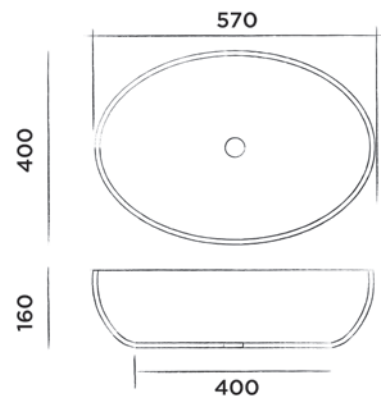

● Wit DADOquartz

€ 4.780,-

JEE-O moloko waskom

Opbouwwastafel van DADOquartz
(L 57 x B 40 x H 16 cm)

Bestelcode:

SWMBAS20

● Wit DADOquartz

€ 980,-