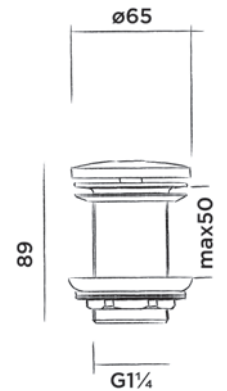

JEE-O wastafelplug

Wastafelplug rvs, niet afsluitbaar

Bestelcode:

001-0010

● Geborsteld € 90,-

001-0011

● Gepolijst € 130,-

001-0013

● Structuur zwart € 140,-

001-0014

● Brons € 140,-

001-0015

● Mat goud € 140,-

001-0017

● Wit € 140,-