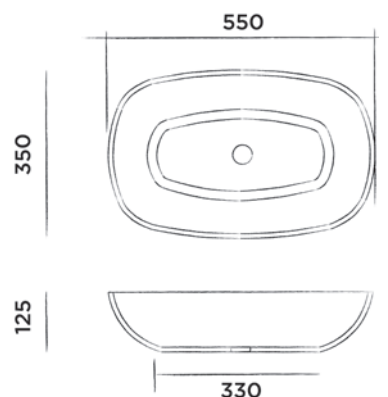

Bestelcode:

SBM060

● Wit DADOquartz € 3.150,-

JEE-O amsterdam waskom

Opbouwwasafel van DADOquartz
(L 55 x B 35 x H 12,5 cm)

Bestelcode:

SWMBAS62

● Wit DADOquartz € 750,-