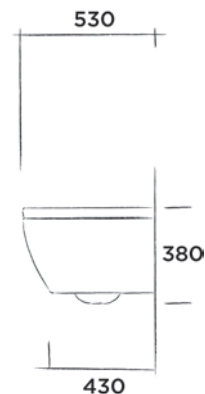

Bestelcode:

007-1007

● Wit

€ 945,-

007-1003

● Zwart

€ 975,-