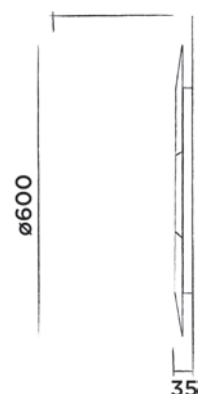

JEE-O bloom spiegel 60

Spiegel met instelbaar LED backlight

(ø 60 cm)

Bestelcode:

601-0117

€ 835,-