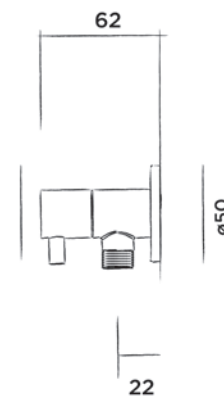

JEE-O hoekstopkraan

Hoekstopkraan rvs

Bestelcode:

001-0030

● Geborsteld € 125,-

001-0031

● Gepolijst € 135,-

001-0033

● Structuur zwart € 150,-

001-0034

● Brons € 150,-

001-0035

● Mat goud € 150,-