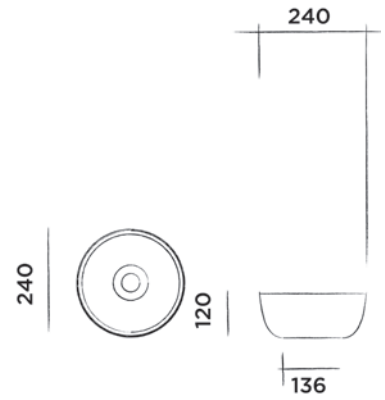

JEE-O flow waskom klein

Opbouwastafel van DADOquartz voor toilet ruimte
(L 24 x B 24 x H 12 cm)

Bestelcode:
SWMBAS119

● Wit DADOquartz

€ 325,-