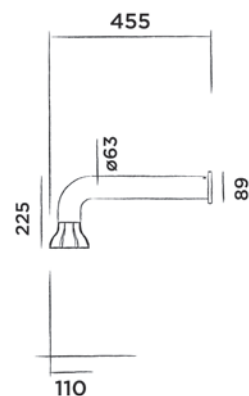

JEE-O bloom wanddouche

Wand douchekop rvs

Bestelcode:

600-6906

● Gun metal

€ 875,-