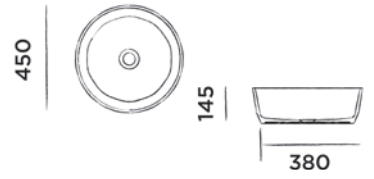

380

JEE-O bloom waskom laag

Opbouwwasafel van DADOquartz
(L 45 x B 45 x H 14,5 cm)

Bestelcode:

SWMBAS80

● Wit DADOquartz

€ 1.005,-

JEE-O bloom waskom ovaal