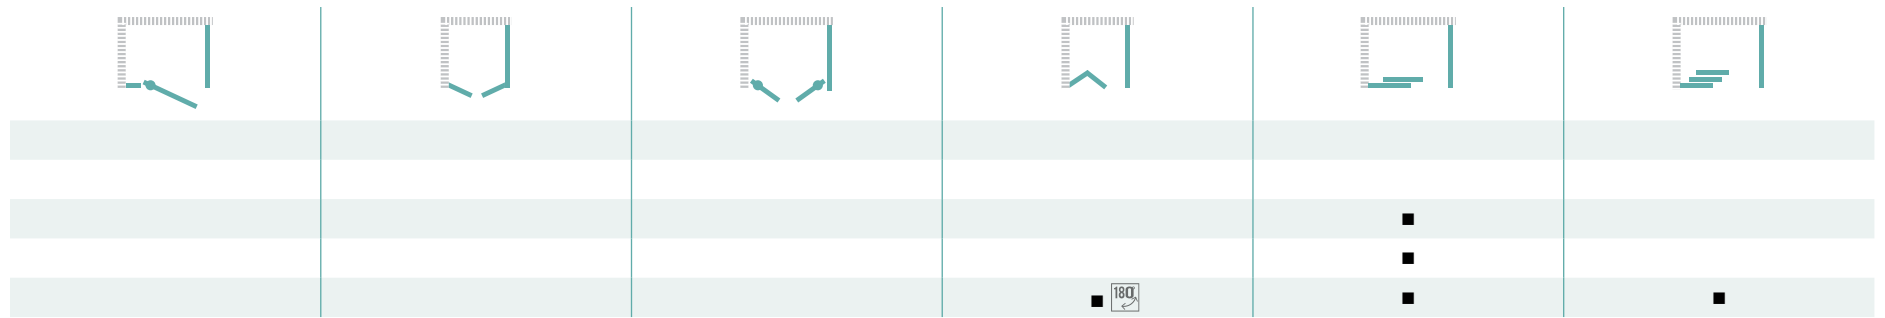

WALK-IN

200	8	KINEQUARTZ Profielloos
200	8	KINEQUARTZ Met profiel
200	10	ALPHA SOLO
207	6	EKINOX
200	8	KINESTYLE
200	6	SMART DESIGN