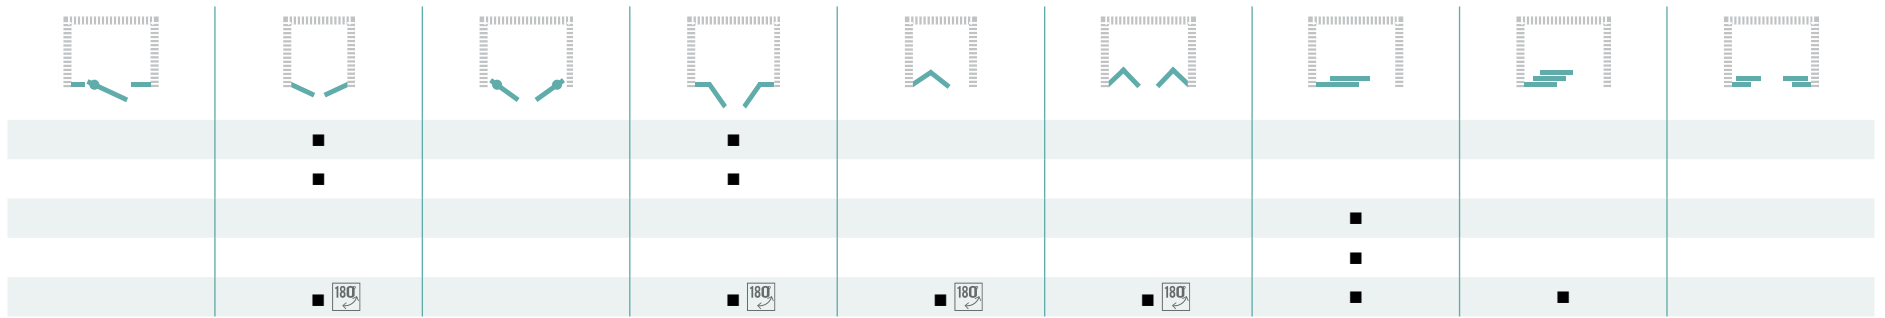

WALK-IN

200	8	KINEQUARTZ Profielloos
200	8	KINEQUARTZ Met profiel
200	10	ALPHA SOLO
207	6	EKINOX
200	8	KINESTYLE
200	6	SMART DESIGN