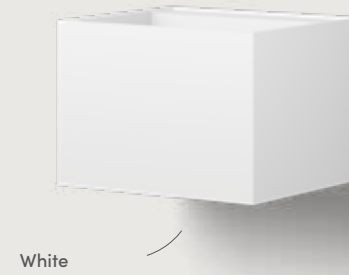

SOLID BASIN RECTANGLE

for technical drawings
and more info

White

↔	↕	↗	Colour	Code	Euro
47,5 cm	35 cm	42 cm	White	SWTFR35W	€ 1.299,00