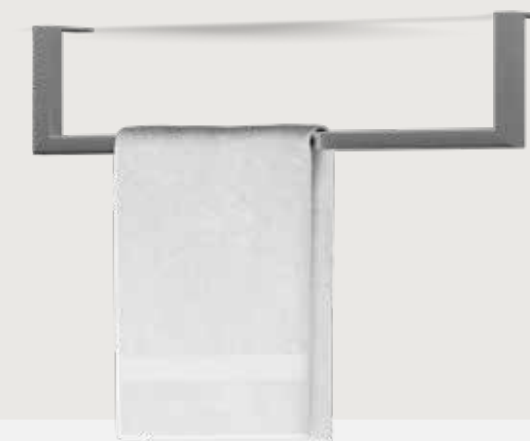

# RAIL

for technical drawings  
and more info

↔	↕	■	■	Euro	↔	↕	■	Euro
35 cm	14 cm	WHH35MZ	WHH35W	€ 119,00	35 cm	14 cm	WHH35RVS	€ 125,00
50 cm	14 cm	WHH50MZ	WHH50W	€ 125,00	50 cm	14 cm	WHH50RVS	€ 129,00

combine with one of our (Mini) Base Shelves