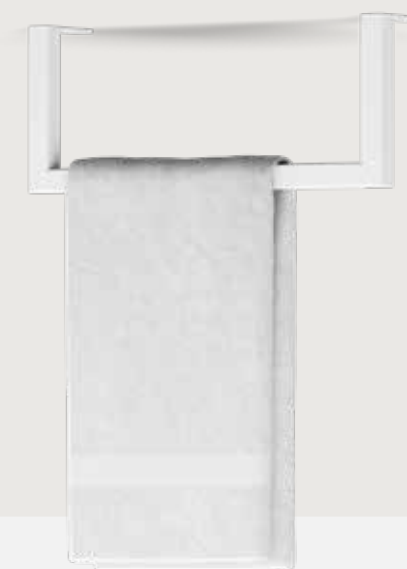

# RAIL

for technical drawings  
and more info

↔	↕	■	■	Euro	↔	↕	■	Euro
35 cm	14 cm	WHH35MZ	WHH35W	€ 119,00	35 cm	14 cm	WHH35RVS	€ 125,00
50 cm	14 cm	WHH50MZ	WHH50W	€ 125,00	50 cm	14 cm	WHH50RVS	€ 129,00

combine with one of our (Mini) Base Shelves