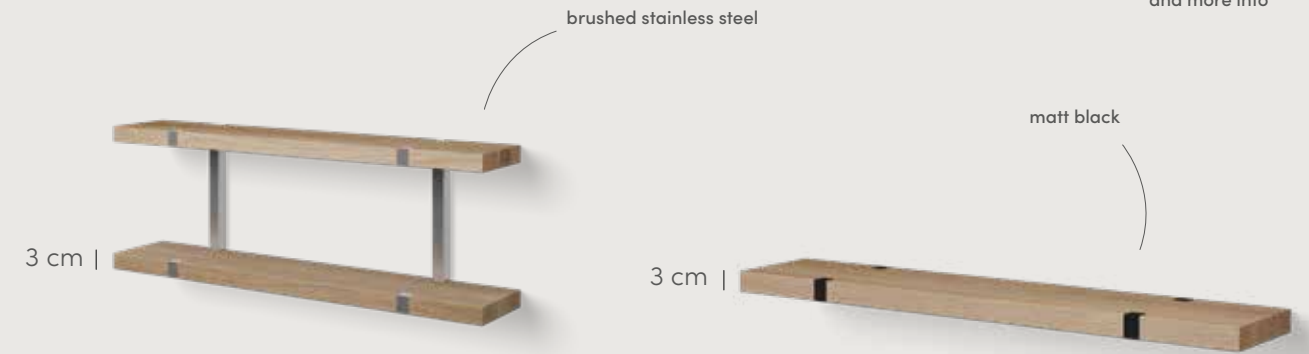

# WOODEN WALL SHELF

for technical drawings  
and more info

	↔	↙	Wood Old Grey	Wood Old Grey	Wood Black	Wood Black	Euro
<b>Duo</b>	60 cm	15 cm	WWSDUO60MZ	WWSDUO60RVS	WWSDUO60BLMZ	WWSDUO60BLRVS	€ 459,00
	80 cm	15 cm	WWSDUO80MZ	WWSDUO80RVS	WWSDUO80BLMZ	WWSDUO80BLRVS	€ 499,00
	↔	↙	Wood Old Grey	Wood Old Grey	Wood Black	Wood Black	Euro
<b>Solo</b>	60 cm	15 cm	WWSOLO60MZ	WWSOLO60RVS	WWSOLO60BLMZ	WWSOLO60BLRVS	€ 299,00
	80 cm	15 cm	WWSOLO80MZ	WWSOLO80RVS	WWSOLO80BLMZ	WWSOLO80BLRVS	€ 309,00