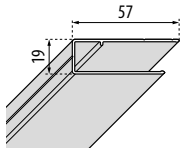

LUNES H 195 cm
ZEPHYROS 2.0 H 200 cm
Verbredingsprofiel (+15mm)
Profilé d'élargissement (+15mm)

Afwerking Finition	Code		Hoogte/haut. (max 200 cm)	
	LUNES	ZEPHYROS 2.0	Standaard Standard	Special
			<195	>195
Wit mat Blanc mat	P05BHST-A	P05BHST2-U	67 €	
	P05BH01	P05BH01		74 €
	P05BH02	P05BH02		80 €
Matchroom Silver	P05BHST-B	P05BHST2-B	77 €	
	P05BH01	P05BH01		85 €
	P05BH02	P05BH02		93 €
Chroom Chrome	P05BHST-K	P05BHST2-K	84 €	
	P05BH01	P05BH01		94 €
	P05BH02	P05BH02		103 €
Zwart mat Noir mat	P05BHST-H	P05BHST2-H	84 €	
	P05BH01	P05BH01		94 €
	P05BH02	P05BH02		103 €