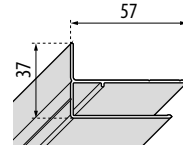

LUNES H H 195 cm
GIADA H H 195 cm

LUNES H 195 cm
ZEPHYROS 2.0 H 200 cm

Verbreidingsprofiel (+15mm)
Profilé d'élargissement (+15mm)

Afwerking Finition	Code		Hoogte/haut. (max 200 cm)		
	LUNES	ZEPHYROS 2.0	Standa- daard Standard	Special	
				<195	>195
Wit Blanc	P05BHCST-A	P05BHCST2-U	69 €		
	P05BHC01	P05BHC01		77 €	
	P05BHC02	P05BHC02		84 €	
Matchroom Silver	P05BHCST-B	P05BHCST2-B	79 €		
	P05BHC01	P05BHC01		89 €	
	P05BHC02	P05BHC02		97 €	
Chroom Chrome	P05BHCST-K	P05BHCST2-K	88 €		
	P05BHC01	P05BHC01		98 €	
	P05BHC02	P05BHC02		105 €	
Zwart mat Noir mat	P05BHCST-H	P05BHCST2-H	88 €		
	P05BHC01	P05BHC01		98 €	
	P05BHC02	P05BHC02		105 €