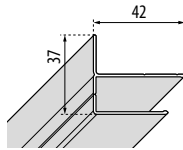

LUNES H 195 cm
ZEPHYROS 2.0 H 200 cm
Verbredingsprofiel (+15mm)
Profilé d'élargissement (+15mm)

ZEPHYROS 2.0 H 200 cm

Afwerking Finition	Code	Hoogte/haut. (max 200 cm)		
		Standaard Standard	Special	
			<195	>195
Wit mat Blanc mat	P01BHMOST2-U	64 €		
	P01BHM001		72 €	
	P01BHM002			78 €
Matchroom Silver	P01BHMOST2-B	74 €		
	P01BHM001		82 €	
	P01BHM002			90 €
Chroom Chrome	P01BHMOST2-K	80 €		
	P01BHM001		92 €	
	P01BHM002			99 €
Zwart mat Noir mat	P01BHMOST2-H	80 €		
	P01BHM001		92 €	
	P01BHM002			99 €