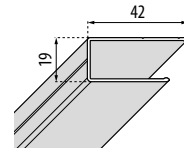

ZEPHYROS 2.0 H 200 cm

ZEPHYROS 2.0 H 200 cm

Afwerking Finition	Code		Hoogte/haut. (max 200 cm)	
	ZEPHYROS 2.0		Standaard Standard	Special
			<195	>195
Wit mat Blanc mat	P01BHRAST2-U		62 €	
	P01BHRA01			69 €
	P01BHRA02			75 €
Matchroom Silver	P01BHRAST2-B		72 €	
	P01BHRA01			79 €
	P01BHRA02			88 €
Chroom Chrome	P01BHRAST2-K		78 €	
	P01BHRA01			89 €
	P01BHRA02			97 €
Zwart mat Noir mat	P01BHRAST2-H		78 €	
	P01BHRA01			89 €
	P01BHRA02			97 €