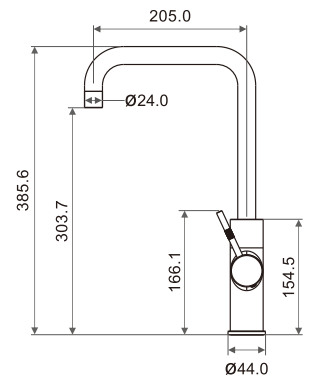

CLASSIC

ACE Classic C shape kraan

CLASSIC

ACE Classic U shape kraan

UNIVERSE-U

UNITO Universe U shape kraan