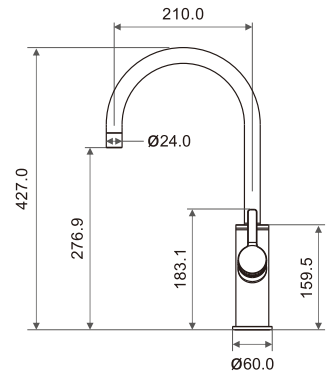

UNIVERSE-C

UNITO Universe C shape kraan

COSMOS

UNITO Cosmos C shape kraan

COSMOS

UNITO Cosmos C shape kraan + pullout