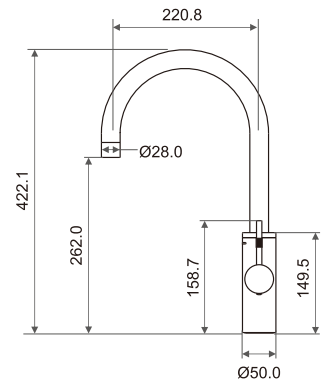

UNIVERSE-C

UNITO Universe C shape kraan

COSMOS

UNITO Cosmos C shape kraan

COSMOS

UNITO Cosmos C shape kraan + pullout