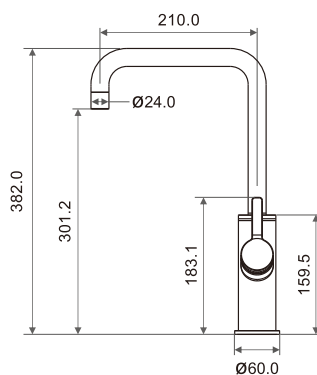

ACE Classic U shape kraan

Chroom

RVS look

Zwart

UNIVERSE-U

UNITO Universe U shape kraan

RVS

UNIVERSE-C