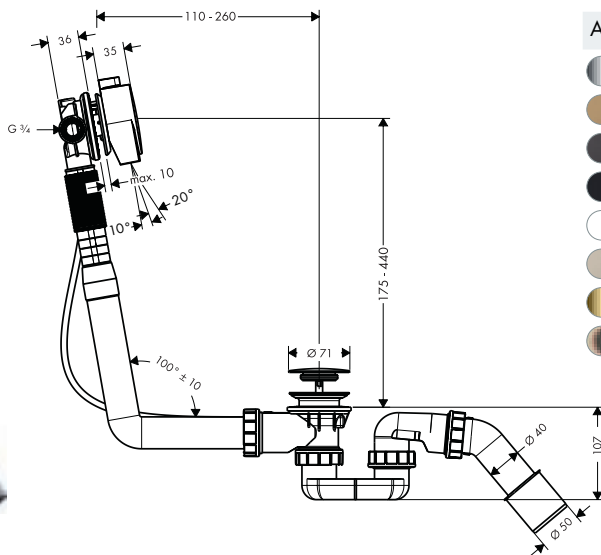

Complete set voor badvulling via de overloop met overloop- en ledigingsgarnituur voor standaard bad

Kenmerken

- / bestaat uit: badsifon, inbouwlichaam, afbouwdeel
- / geschikt voor standaard baden, met balg voor baden met schuine badrand
- / lengte afvoerkabel 520 mm
- / geurafsluiter - terugstroomhoogte is 50 mm
- / aansluitslang wateraansluiting links DN20

Afwerking	Ref.	Euro
Chrom	58307000	330,60
Brushed Bronze	58307140	496,10
Brushed Black Chrome	58307340	496,10
Matt Black	58307670	462,90
Matt White	58307700	462,90
Brushed Nickel	58307820	496,10
Polished Gold Optic	58307990	496,10
AXOR FinishPlus	58307XXX	495,90

Complete set voor badvulling via de overloop en afvoergarnituur voor speciale baden

Kenmerken

- / bestaat uit: inbouwlichaam, badsifon, afbouwdeel
- / geschikt voor speciale baden, met balg voor baden met schuine badrand
- / lengte afvoerkabel 780 mm
- / aansluitslang wateraansluiting links DN20