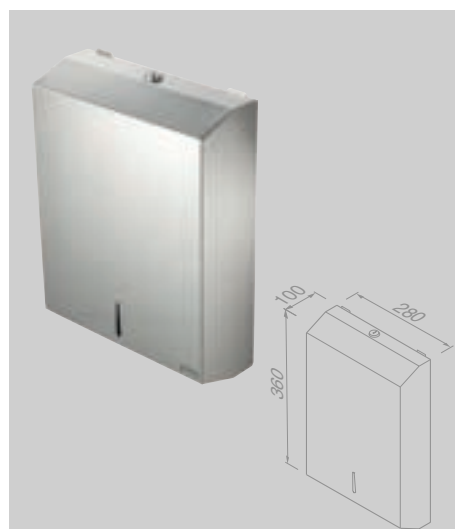

Handdoekdispenser, RVS geborsteld
Distributeur feuille a feuille, Acier Inox satiné
911231 € 106,30