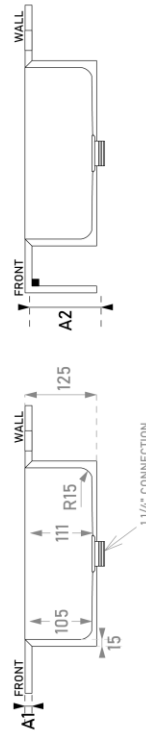

Evita 1 Basin Group Sleurs

Model EVITA is not possible to modify the size of the basin.

Accessories:
- Drainage
(Support bars not included)

INFORMATION

Client

Purchasing Order (PO)

Sales Order

COLOUR

SILESTONE polished (12mm)

1. ☐ Blanco Zeus
   ☐ Charcoal Soapstone
   ☐ Et. Marquina
   ☐ Eth. Glow
   ☐ Eth. Noctis

COLOUR

A. Mark type of front:

1. ☐ A1: 12mm

1. ☐ A2: 125mm

Standard:
front side + 2 short sides.

B. min. 700mm, max. 2400mm

C. Basin position. Take into account D

D. min. 80mm

EXTRAS

TAP HOLE $\varnothing$ 35mm

Yes = Mark the position on the drawing (standard centered with the basin).

1. ☐ Yes
   ☐ No