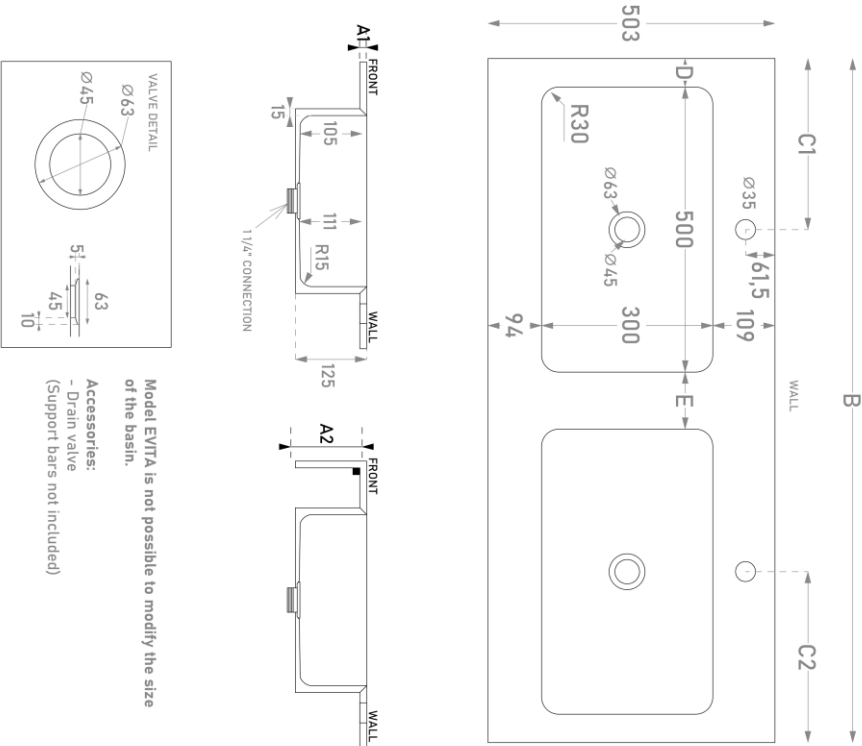

TAP HOLE \varnothing 35mm

Yes = Mark the position on the drawing (standard centered with the basin).

- Yes
 No

Evita 2+ Basins Group Sleurs

Model EVITA is not possible to modify the size of the basin.
Accessories:
- Drain valve
(Support bars not included)