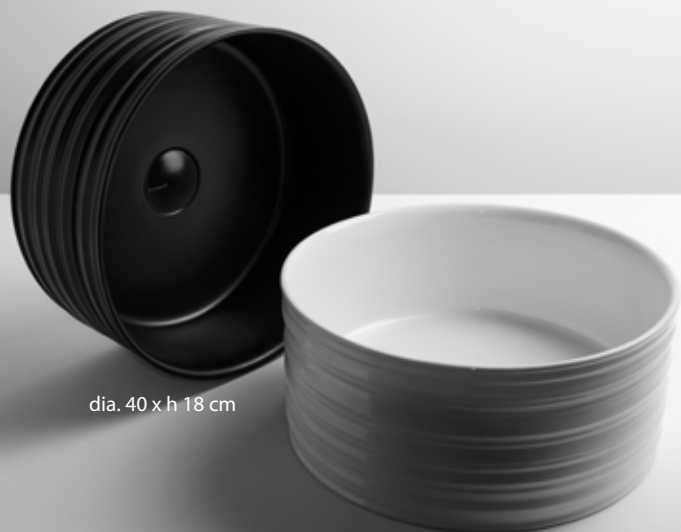

dia. 40 x h 18 cm

Matte kleuren - Couleurs mates					TRACE	Blinkende kleuren - Couleurs brillantes				
Bianco matt Code: 01	Nero matt Code: 03	Nuvola matt Code: 06	Napoli matt Code: 13	Velato matt Code: 09	Bianco glossy Code: 00	Nero glossy Code: 02	Nuvola glossy Code: 20	Napoli glossy Code: 21	Basento glossy Code: 27	
Dune matt Code: 15	Basento matt Code: 08	Lava matt Code: 17	Tempesta matt Code: 07	Tornado matt Code: 19	Tornado glossy Code: 28					
Oceano matt Code: 10	Bianco Assoluto Code: 11	Nero Assoluto Code: 12