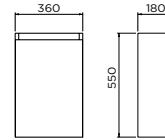

InBe spare parts > p. 90