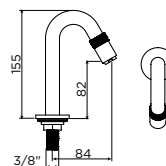

CL/06.03013.83 € 143,22
Freddo 9, brons geborsteld PVD
Freddo 9, bronze brushed PVD
Freddo 9, bronze brossé PVD
Freddo 9, Bronze gebürstet PVD