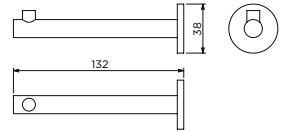

CL/09.05031.41 € 39,00

toiletrolhouder, recht, rvs geborsteld
toilet paper holder, straight, brushed stainless steel
porte-rouleau, droit, inox brossé
Papierrollenhalter, recht, Edelstahl gebürstet