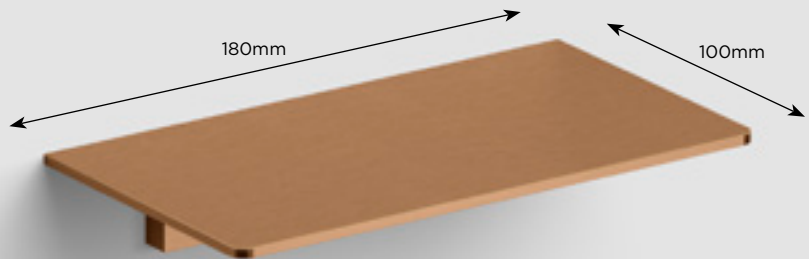

SJOKKER ACCESSORIES

NEW

Design by Clou

Sjokker accessoires, chrom, geborsteld rvs, mat wit, mat zwart en goud, brons en gunmetal geborsteld **PVD met anti-vingerafdruk coating.**

Sjokker accessories, chrome, brushed stainless steel, matt white, matt black and gold, bronze and gun metal brushed **PVD with anti-fingerprint coating.**

Accessoires Sjokker, chrome, inox brossé, blanc mat, noir mat et or, bronze et canon de fusil brossé **PVD avec film de protection anti-traces de doigts.**

Sjokker Zubehör, Chrom, Edelstahl gebürstet, matt weiß, matt schwarz und Gold, Bronze und Gunmetal gebürstet **PVD mit Anti-Fingerabdruck-Beschichtung.**