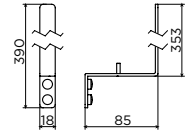

CL/09.04035.82 € 73,00

reserverolhouder t.b.v. 3 stuks, goud geborsteld PVD
backup toilet paper holder for 3 pieces, gold brushed PVD
porte-rouleau réserve pour 3 rouleaux, or brossé PVD
Reserverollenhalter für 3 Stück, Gold gebürstet PVD

CL/09.04035.83 € 73,00

reserverolhouder t.b.v. 3 stuks, brons geborsteld PVD
backup toilet paper holder for 3 pieces, bronze brushed PVD
porte-rouleau réserve pour 3 rouleaux, bronze brossé PVD
Reserverollenhalter für 3 Stück, Bronze gebürstet PVD

CL/09.04035.84 € 73,00

reserverolhouder t.b.v. 3 stuks, gunmetal geborsteld PVD
backup toilet paper holder for 3 pieces, gun metal brushed PVD
porte-rouleau réserve pour 3 rouleaux, canon de fusil brossé PVD
Reserverollenhalter für 3 Stück, Gunmetal gebürstet PVD