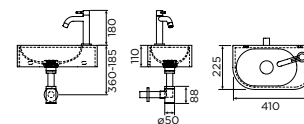

IB/03.03094

€ 150,00

set 7, glanzend wit keramiek, chroom, **one-pack**
set 7, gloss white ceramics, chrome, **one-pack**
ensemble 7, céramique blanc brillant, chrome, **one-pack**
Satz 7, Keramik hochglanz weiß, Chrom, **Einzelpackung**