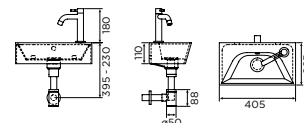

IB/03.03095

€ 150,00

set 6, glanzend wit keramiek, chroom, **one-pack**
set 6, gloss white ceramics, chrome, **one-pack**
ensemble 6, céramique blanc brillant, chrome, **one-pack**
Satz 6, Keramik hochglanz weiß, Chrom, **Einzelpackung**