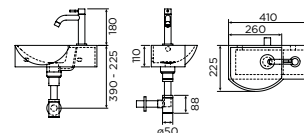

IB/03.03093

€ 150,00

set 8, glanzend wit keramiek, chroom, **one-pack**
set 8, gloss white ceramics, chrome, **one-pack**
ensemble 8, céramique blanc brillant, chrome, **one-pack**
Satz 8, Keramik hochglanz weiß, Chrom, **Einzelpackung**