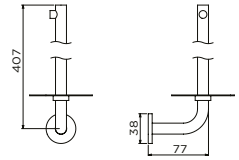

CL/09.05035.29 € 70,00

reserverolhouder t.b.v. 3 stuks, chroom
backup toilet paper holder for 3 pieces, chrome
porte-rouleau réserve pour 3 rouleaux, chrome
Reserverollenhalter für 3 Stück, Chrom

CL/09.05035.41 € 70,00

reserverolhouder t.b.v. 3 stuks, rvs geborsteld
backup toilet paper holder for 3 pieces, brushed stainless steel
porte-rouleau réserve pour 3 rouleaux, inox brossé
Reserverollenhalter für 3 Stück, Edelstahl gebürstet

CL/09.05035.20 € 70,00

reserverolhouder t.b.v. 3 stuks, mat wit
backup toilet paper holder for 3 pieces, matt white
porte-rouleau réserve pour 3 rouleaux, blanc mat
Reserverollenhalter für 3 Stück, matt weiß

CL/09.05035.21 € 70,00

reserverolhouder t.b.v. 3 stuks, mat zwart
backup toilet paper holder for 3 pieces, matt black
porte-rouleau réserve pour 3 rouleaux, noir mat
Reserverollenhalter für 3 Stück, matt schwarz

CL/09.05035.82 € 79,00

reserverolhouder t.b.v. 3 stuks, goud geborsteld PVD
backup toilet paper holder for 3 pieces, gold brushed PVD
porte-rouleau réserve pour 3 rouleaux, or brossé PVD
Reserverollenhalter für 3 Stück, Gold gebürstet PVD

CL/09.05035.83 € 79,00

reserverolhouder t.b.v. 3 stuks, brons geborsteld PVD
backup toilet paper holder for 3 pieces, bronze brushed PVD
porte-rouleau réserve pour 3 rouleaux, bronze brossé PVD
Reserverollenhalter für 3 Stück, Bronze gebürstet PVD

CL/09.05035.84 € 79,00

reserverolhouder t.b.v. 3 stuks, gunmetal geborsteld PVD
backup toilet paper holder for 3 pieces, gun metal brushed PVD
porte-rouleau réserve pour 3 rouleaux, canon de fusil brossé PVD
Reserverollenhalter für 3 Stück, Gunmetal gebürstet PVD

can be combined with