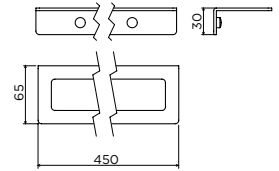

CL/09.04051.83 € 110,00

handdoekrek 45 cm, brons geborsteld PVD
towel rail 45 cm, bronze brushed PVD
porte-serviette 45 cm, bronze brossé PVD
Handtuchhalter 45 cm, Bronze gebürstet PVD