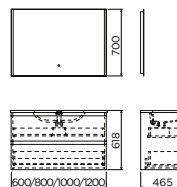

badkamermeubel met 2 lades in Grieks eiken, **enkele wastafel** wit keramiek met kraangat, LED spiegel 2700K met anticondens.

bathroom furniture with 2 drawers Greek oak, **single inset washbasin** white ceramics with tap hole, LED mirror 2700K with anti-fog.

meuble salle de bains à 2 tiroirs chêne grec, **lavabo simple** en céramique avec trou pour robinet, LED miroir 2700K avec anti buée.

Badezimmermöbel mit 2 Schubladen Griechisches Eiche, **Einzel-Einbau-waschtisch** Keramik mit Hahnloch, LED Spiegel 2700K mit Anti-Kondensation.