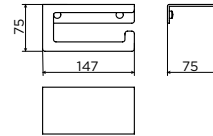

CL/09.04029.83 € 78,00
toiletrolhouder met cover, brons geborsteld PVD
toilet paper holder with cover, bronze brushed PVD
porte-rouleau avec couvercle, bronze brossé PVD
Papierrollenhalter mit Deckel, Bronze gebürstet PVD