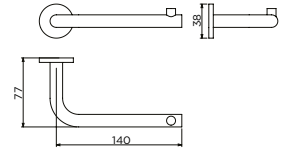

CL/09.05030.29 € 41,00

toiletrolhouder, chroom
toilet paper holder, chrome
porte-rouleau, chrome
Papierrollenhalter, Chrom

CL/09.05030.41 € 41,00

toiletrolhouder, rvs geborsteld
toilet paper holder, brushed stainless steel
porte-rouleau, inox brossé
Papierrollenhalter, Edeldstahl gebürstet

CL/09.05030.20 € 41,00

toiletrolhouder, mat wit
toilet paper holder, matt white
porte-rouleau, blanc mat
Papierrollenhalter, matt weiß

CL/09.05030.21 € 41,00

toiletrolhouder, mat zwart
toilet paper holder, matt black
porte-rouleau, noir mat
Papierrollenhalter, matt schwarz

CL/09.05030.82 € 46,00

toiletrolhouder, goud geborsteld PVD
toilet paper holder, gold brushed PVD
porte-rouleau, or brossé PVD
Papierrollenhalter, Gold gebürstet PVD

CL/09.05030.83 € 46,00

toiletrolhouder, brons geborsteld PVD
toilet paper holder, bronze brushed PVD
porte-rouleau, bronze brossé PVD
Papierrollenhalter, Bronze gebürstet PVD

CL/09.05030.84 € 46,00

toiletrolhouder, gunmetal geborsteld PVD
toilet paper holder, gun metal brushed PVD
porte-rouleau, canon de fusil brossé PVD
Papierrollenhalter, Gunmetal gebürstet PVD

Kaldur spare parts > p. 92

can be combined with