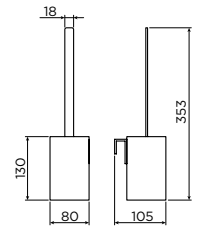

CL/09.04035.83 € 73,00

reserverolhouder t.b.v. 3 stuks, brons geborsteld PVD
backup toilet paper holder for 3 pieces, bronze brushed PVD
porte-rouleau réserve pour 3 rouleaux, bronze brossé PVD
Reserverollenhalter für 3 Stück, Bronze gebürstet PVD

CL/09.04035.84 € 73,00

reserverolhouder t.b.v. 3 stuks, gunmetal geborsteld PVD
backup toilet paper holder for 3 pieces, gun metal brushed PVD
porte-rouleau réserve pour 3 rouleaux, canon de fusil brossé PVD
Reserverollenhalter für 3 Stück, Gunmetal gebürstet PVD

CL/09.04041.82 € 145,00

toiletborstelgarnituur, wandmontage, goud geborsteld PVD
wall mounted toilet brush holder, gold brushed PVD
porte-balai à suspendre, or brossé PVD
WC-Bürstengarnitur, Wandmontage, Gold gebürstet PVD