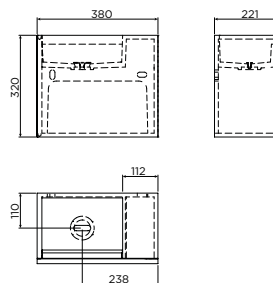

Nifty spare parts > p. 99

included

can be combined with

Freddo 9
chrome CL/06.03013 € 130,20
stainless CL/06.03013.41 € 178,50
PVD gold CL/06.03013.82 € 143,22
PVD bronze CL/06.03013.83 € 143,22
PVD gun metal CL/06.03013.84 € 143,22

Freddo 11 short
chrome CL/06.03015.S € 130,20
stainless CL/06.03015.41.S € 178,50

* heat shrink tube incl.

Flush cover for drain
stainless CL/1060.3001.41 € 19,95

Look At Me mirror
25x75cm CL/08.03.005.01 € 91,35
27x81cm CL/08.09.010 € 91,35
36x90cm CL/08.03.012.01 € 133,35