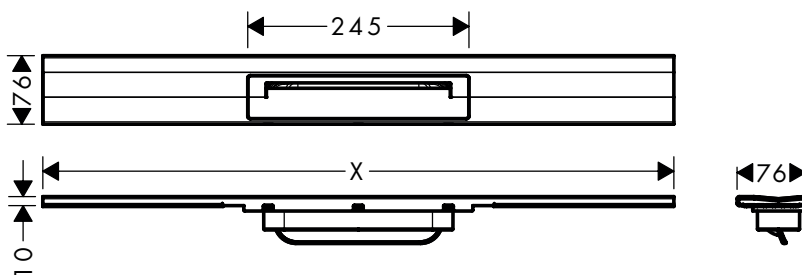

RainDrain Flex Afwerkset doucheafvoeren

Overzicht varianten

lengte (mm)	Afwerking	Ref.	Euro
1200	Brushed Stainless Steel	56047800	362,60
	Matt Black	56047670	507,70
	Matt White	56047700	507,70
	Chroom	56047000	544,00
	Brushed Bronze	56047140	544,00
	Brushed Black Chrome	56047340	544,00
	Polished Gold Optic	56047990	544,00

Benodigde onderdelen (naar keuze)

	Ref.	Euro
uBox universal Inbouwlichaam voor rechte afvoeren voor standaard installatie	01001180	179,30
uBox universal Inbouwlichaam voor rechte afvoeren voor vlakke installatie	01000180	179,30
uBox universal Inbouwlichaam voor rechte afvoeren voor verticale installatie	01002180	179,30

RainDrain Flex Afwerkset doucheafvoeren, voor wandmontage

Kenmerken van alle varianten

- bestaat uit: afneembare deksel, Dryphon, afdichtingsmembraan
- montage-type: wandmontage
- kan op de montageplaats worden verkort
- eenvoudig schoon te maken oppervlak
- in hoogte verstelbaar met 10 mm
- tot 60 l/min afvoercapaciteit
- toepassingsgebied: nieuwe constructie, renovatie
- hulpstuk om het rooster op een eenvoudige manier te verwijderen
- met geïntegreerde helling
- type geurafdichting: mechanisch
- Dryphon maakt waterloos sifonsysteem mogelijk
- minimale montagehoogte: 67 mm (uBox voor vlakke installatie), 102 mm (uBox voor standaard installatie)
- rooster materiaal: Roestvrij staal 304 (1.4301)
- geschikt voor primaire afvoer

700 - 1200

Technologieën

Installatie

Overzicht varianten

lengte (mm)	Afwerking	Ref.	Euro
700	Brushed Stainless Steel	56050800	311,70
	Matt Black	56050670	436,30
	Matt White	56050700	436,30
	Chroom	56050000	467,50
	Brushed Bronze	56050140	467,50
	Brushed Black Chrome	56050340	467,50
	Polished Gold Optic	56050990	467,50

Zie de volgende pagina voor meer informatie over dit product.