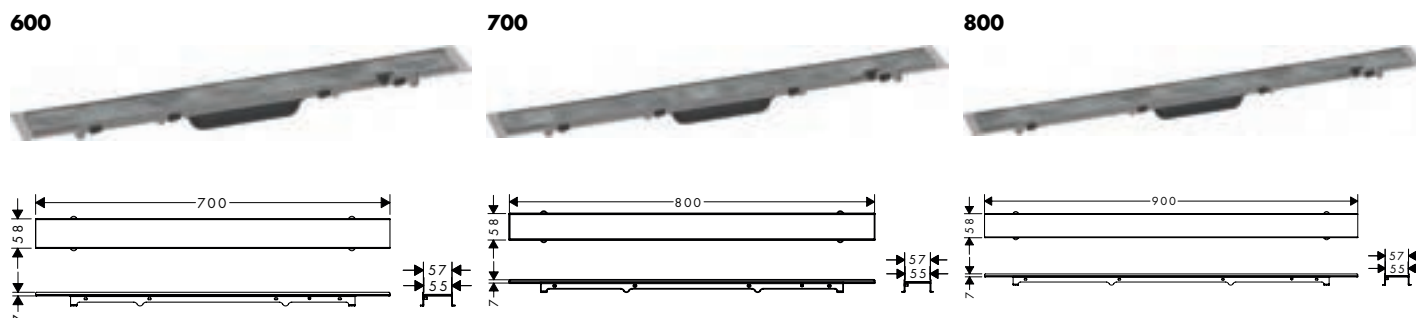

RainDrain Rock Afwerkset doucheafvoeren, betegelbaar

Kenmerken van alle varianten

- bestaat uit: betegelbaar rooster, gereedschap voor het afnemen van roosters, Dryphon
- montage-type: vrijstaand in de vloer, tweezijdig
- kan op de montageplaats worden verkort
- randloos design
- in hoogte verstelbaar rooster
- tegeldikte: tot 40 mm
- geschikt voor elk type tegel en elke tegeldikte tot 60 l/min afvoercapaciteit
- toepassingsgebied: nieuwe constructie, renovatie
- hulpstuk om het rooster op een eenvoudige manier te verwijderen
- makkelijk te reinigen
- type geurafdichting: mechanisch
- Dryphon maakt waterloos sifonsysteem mogelijk
- minimale montagehoogte: 77 mm (uBox voor vlakke installatie), 95 mm (uBox voor standaard installatie)
- 50 mm overlengte aan beide zijden
- rooster materiaal: Roestvrij staal 304 (1.4301)
- geschikt voor primaire afvoer

Technologieën

Installatie

Overzicht varianten

	lengte (mm)	Ref.	Euro
	600	56029000	140,10
	700	56030000	150,30
	800	56031000	160,50

⚠ Benodigde onderdelen (naar keuze)		voor	Ref.	Euro
	uBox universal Complete set voor standaard installatie - 600 voor douchegoten	56029XXX	56022180	418,30
	uBox universal Complete set voor vlakke installatie - 600 voor douchegoten	56029XXX	56016180	418,30
	uBox universal Complete set voor standaard installatie - 700 voor douchegoten	56030XXX	56023180	420,40
	uBox universal Complete set voor vlakke installatie - 700 voor douchegoten	56030XXX	56017180	420,40
	uBox universal Complete set voor standaard installatie - 800 voor douchegoten	56031XXX	56024180	424,90
	uBox universal Complete set voor vlakke installatie - 800 voor douchegoten	56031XXX	56018180	424,90