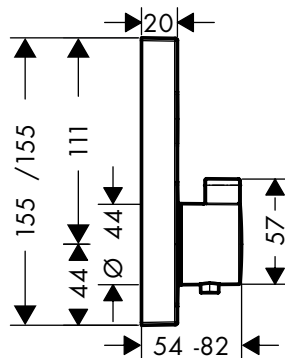

2 systemen

Technologieën

Certificaten/verklaringen

Overzicht varianten

aantal systemen	max. debiet bij 3 bar (l/ min)	Afwerking	Ref.	Euro
1 systeem	26,7	● Chroom	15762000	648,40
2 systemen	29,7	● Chroom	15763000	707,70
		● Brushed Bronze	15763140	1.061,20
		● Brushed Black Chrome	15763340	1.061,20
		● Matt Black	15763670	990,10
		○ Matt White	15763700	990,10
		● Polished Gold Optic	15763990	1.061,20