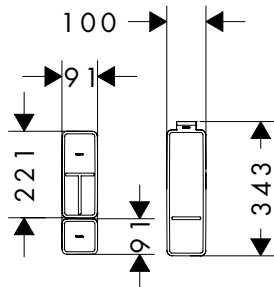

IntraStoris Set opbergbakjes 100/345

Kenmerken

- bestaat uit: Set opbergbakjes, klein opbergbakje, groot opbergbakje
- materiaal: kunststof
- Set opbergbakjes met haken voor bevestiging aan de ladeachterwand
- opbergbakjes kunnen uit de lade worden genomen
- geschikt voor: Xelu badkamermeubels en badkamermeubels voor consoles, Xevolos badkamermeubels en badkamermeubels voor consoles