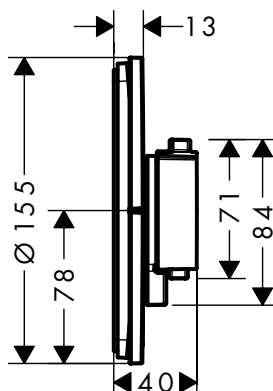

ShowerSelect Comfort S Inbouwthermostaten voor 2 systemen

Overzicht varianten

zekerheidscombinatie EN 1717	max. debiet bij 3 bar (l/ min)	Afwerking	Ref.	Euro
-	22,1	Chroom Brushed Bronze Brushed Black Chrome Matt Black Matt White	15554000 15554140 15554340 15554670 15554700	752,50 1.129,00 1.129,00 1.053,50 1.053,50
■	26	Chroom Brushed Bronze Brushed Black Chrome Matt Black Matt White	15556000 15556140 15556340 15556670 15556700	861,50 1.293,00 1.293,00 1.206,00 1.206,00

Benodigde onderdelen		Ref.	Euro
	iBox universal 2 Inbouwlichaam	01500180	135,00

ShowerSelect Comfort S Inbouwthermostaat

Kenmerken

- temperatuur- en volumecontrole
- waterdoorlaatregeling met stop-functie
- thermo-element
- maximale doorstroomhoeveelheid bij 3 bar: 28,8 l/min.
- minimale bedrijfsdruk: 1 bar
- maximale bedrijfsdruk: 10 bar
- vlakke rozet voor meer ruimte in de douche
- rozet kan worden uitgelijnd met +/- 3°
- eenvoudige installatie dankzij voorgemonteerd functieblok
- handgrepen altijd op dezelfde hoogte ongeacht de installatiediepte van het inbouwdeel
- Veiligheidsblokkering bij 40°C
- temperatuurbegrenzing instelbaar
- de thermostaat is geschikt voor thermische desinfectie
- materiaal handgrepen: metaal
- aansluiting: aansluiting inbouwlichaam iBox universal 2 (# 01500180)

Duurzaamheid

Technologieën

Certificaten/verklaringen

BELGAQUA

Afwerking	Ref.	Euro
Chroom	15559000	500,00
Brushed Bronze	15559140	750,50
Brushed Black Chrome	15559340	750,50
Matt Black	15559670	700,00
Matt White	15559700	700,00

Benodigde onderdelen		Ref.	Euro
	iBox universal 2 Inbouwlichaam	01500180	135,00