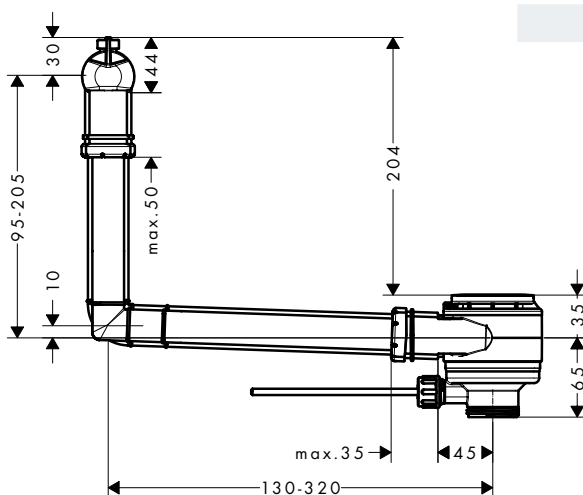

Xevolos E Wastafels

Bijbehorende artikelen:

Xevolos E Onderkast Zand Mat Beige 1180/475 met 2 laden voor wastafel

Xevolos E Onderkast Slate Matt Grey 1180/475 met 2 laden voor wastafel

oppervlak meubel	Ref.	Euro
Metallic Sand Beige	54185790	2.720,50
Dark Oak	54185730	2.720,50
Patterned Bronze	54185390	3.273,00
Metallic Slate Grey	54186770	2.720,50
Dark Oak	54186730	2.720,50
Patterned Bronze	54186390	3.273,00

Afvoer- en overloopset voor excentrische bediening voor wastafel

Kenmerken

- bediening via trekstang
- aansluitgrootte G 1¼
- voor wastafels zonder overloop
- met overloop

Ref.	Euro
50005000	90,00