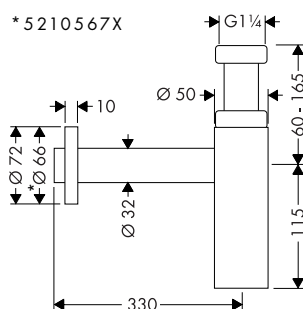

Afwerking	Ref.	Euro
Chroom	52105000	88,10
Brushed Bronze	52105140	132,00
Brushed Black Chrome	52105340	132,00
Matt Black	52105670	123,10
Matt White	52105700	123,10
Polished Gold Optic	52105990	132,00