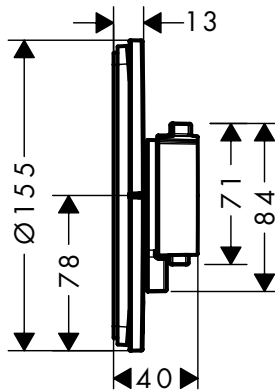

ShowerSelect Comfort S Inbouwthermostaat voor 1 systeem

Kenmerken

- 1 systeem
- comfortabel aan-/uitzetten van een douchesysteem met grote Select-toets
- waterdoorlaatregeling met stop-functie
- thermo-element, start/stop-kraan
- maximale doorstroomhoeveelheid bij 3 bar: 20,3 l/min.
- minimale bedrijfsdruk: 1 bar
- maximale bedrijfsdruk: 10 bar
- vlakke rozet voor meer ruimte in de douche
- rozet kan worden uitgelijnd met +/- 3°
- eenvoudige installatie dankzij voorgemonteerd functieblok
- handgrepen altijd op dezelfde hoogte ongeacht de installatiediepte van het inbouwdeel
- Veiligheidsblokkering bij 40°C
- temperatuurbegrenzing instelbaar
- de thermostaat is geschikt voor thermische desinfectie
- materiaal drukknop: metaal
- materiaal handgrepen: metaal
- aansluiting: aansluiting inbouwlichaam iBox universal 2 (# 01500180)
- Thermostaat wordt geleverd met de druktoets on/off