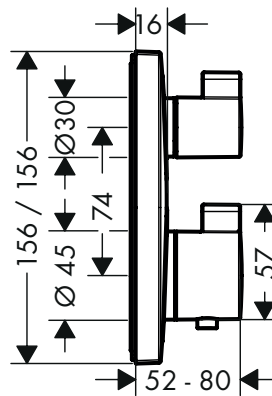

2 systemen

Duurzaamheid

Technologieën

Certificaten/verklaringen

Overzicht varianten

aantal systemen	max. debiet bij 3 bar (l/ min)	Afwerking	Ref.	Euro
1 systeem	26,5	Chroom	15712000	471,10
2 systemen	29	Chroom	15714000	530,40
		Brushed Bronze	15714140	794,70
		Brushed Black Chrome	15714340	794,70
		Matt Black	15714670	741,90
		Matt White	15714700	741,90
		Polished Gold Optic	15714990	794,70

Zie de volgende pagina voor meer informatie over dit product.