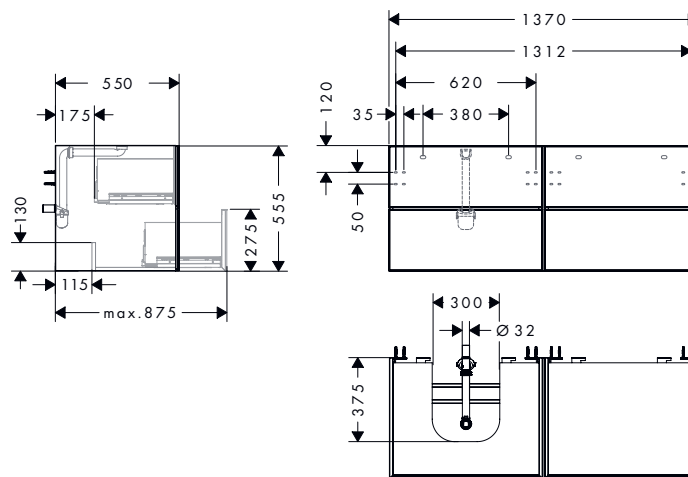

Xevolos E Badkamermeubels voor consoles met opbouwastafel, links

Kenmerken van alle varianten

- bestaat uit: badkamermeubel, basisset opbergbakjes, ruimtebesparende sifon
- corpusmateriaal: vezelplaat van gemiddelde dichtheid (MDF)
- oppervlaktemateriaal behuizing: lak
- materiaal voorframe: aluminium
- oppervlaktemateriaal voorframe: powdercoating (kleur van behuizing)
- SmoothSurface: glad en gelijkmatig voor een geweldig gevoel
- AntiFingerprint: oplossing tegen vingerafdrukken
- MoistureProof: duurzaam en consistent materiaal
- greeploos
- open via PushOpen functie
- openingstype: volledig uittrekbaar
- 4 laden
- zonder uitsparing voor sifon
- SoftClose, voor soepel en zachte sluiting
- individuele en flexibele opbergruimte door binnenindeling
- 2 basissets opbergbakjes inbegrepen
- inclusief 2 ruimtebesparende sifons met waterafdichting 50 mm
- wandmontage
- montagevoorwaarde: voorgemonteerd
- met bevestigingsmateriaal
- geschikt voor console, geslepen opzetwastafel
- geslepen opzetwastafel en console moeten apart worden besteld
- Aluminium frame in kleur van behuizing zorgt ervoor dat fronten eenvoudig kunnen worden verwisseld

Technologieën

Overzicht varianten

productafmetingen (mm) (B/H/D)	Afwerking corpus	oppervlak meubel	op voorraad	Ref.	Euro
1370/555/550	Sand Matt Beige	● Metallic Sand Beige	-	54237790	4.397,50
		● Dark Oak	-	54237730	4.397,50
		● Patterned Bronze	-	54237390	5.133,00
	Matt White	● Metallic White	-	54236320	4.397,50
		● Dark Oak	-	54236730	4.397,50
		● Patterned Bronze	-	54236390	5.133,00
	Slate Matt Grey	● Metallic Slate Grey	-	54238770	4.397,50
		● Dark Oak	-	54238730	4.397,50
		● Patterned Bronze	-	54238390	5.133,00

i Artikelen die niet op voorraad zijn worden geproduceerd na ontvangst van de bestelling.

! Benodigde onderdelen (naar keuze)

	Afwerking	Ref.	Euro
Xevolos E Console 1370/550 met uitsparing links voor wastafel 500/480	● Sand Matt Beige	54205780	553,50
	○ Matt White	54205700	553,50
	● Slate Matt Grey	54205760	553,50