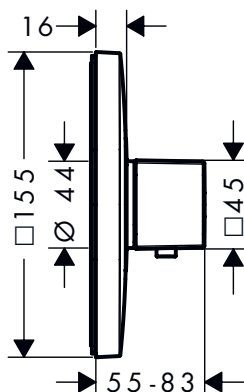

Ecostat E Thermostaat inbouwmontage

Kenmerken

- thermo-element
- maximale doorstroomhoeveelheid bij 3 bar: 37 l/min.
- minimale bedrijfsdruk: 1 bar
- maximale bedrijfsdruk: 10 bar
- Veiligheidsblokkering bij 40°C
- temperatuurbegrenzing instelbaar
- aansluiting: inbouwlichaam