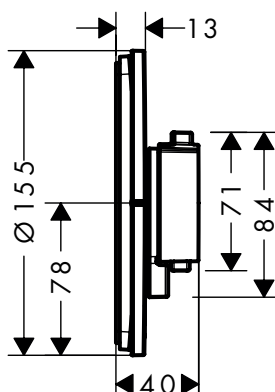

ShowerSelect Comfort S Inbouwthermostaten voor 2 systemen

Kenmerken van alle varianten

- 2 systemen
- gelijktijdig gebruik van verschillende systemen
- comfortabel in-/uitschakelen van systemen met grote Select-knop
- waterdoorlaatregeling met stop-functie
- thermo-element, start/stop-kraan
- minimale bedrijfsdruk: 1 bar
- maximale bedrijfsdruk: 10 bar
- vlakke rozet voor meer ruimte in de douche
- rozet kan worden uitgelijnd met +/- 3°
- eenvoudige installatie dankzij voorgemonteerd functieblok
- handgrepen altijd op dezelfde hoogte ongeacht de installatiediepte van het inbouwdeel
- Veiligheidsblokkering bij 40°C
- temperatuurbegrenzing instelbaar
- de thermostaat is geschikt voor thermische desinfectie
- materiaal drukknop: metaal
- materiaal handgrepen: metaal
- aansluiting: aansluiting inbouwlichaam iBox universal 2 (# 01500180)
- thermostaat wordt geleverd met knoppen Rain klein, Rain groot, handdouche, Waterval, bad