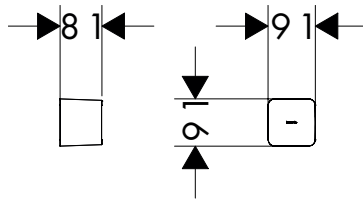

IntraStoris Klein opbergbakje 90/90

Kenmerken

- bestaat uit: klein opbergbakje
- materiaal: kunststof
- doos kan uit de lade worden genomen
- geschikt voor: Xelu badkamermeubels en badkamermeubels voor consoles, Xelu grote kast, Xelu middelhoge kast, Xevolos badkamermeubels en badkamermeubels voor consoles, Xevolos grote kast, Xevolos middelhoge kast

Afwerking	op voorraad	Ref.	Euro
● Matt Black	■	54225670	16,50

i Artikelen die niet op voorraad zijn worden geproduceerd na ontvangst van de bestelling.

IntraStoris Groot opbergbakje 90/220

Kenmerken

- materiaal: kunststof
- doos kan uit de lade worden genomen
- geschikt voor: Xelu badkamermeubels en badkamermeubels voor consoles, Xelu grote kast, Xelu middelhoge kast, Xevolos badkamermeubels en badkamermeubels voor consoles, Xevolos grote kast, Xevolos middelhoge kast