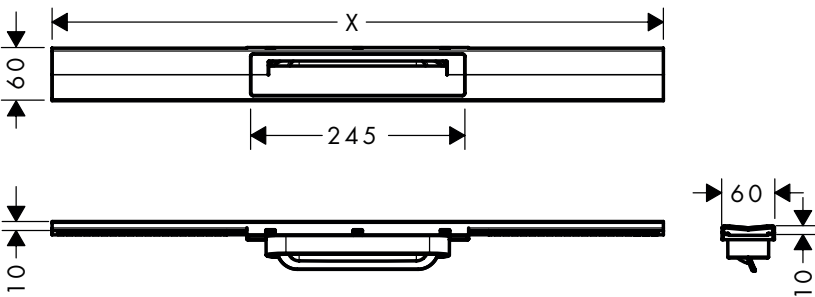

**700 - 1200**

**Technologieën**

**Installatie**

**Overzicht varianten**

lengte (mm)	Afwerking	Ref.	Euro	
700	● Brushed Stainless Steel	56043800	311,60	
	● Matt Black	56043670	436,30	
	○ Matt White	56043700	436,30	
	● Chroom	56043000	467,50	
	● Brushed Bronze	56043140	467,50	
	● Brushed Black Chrome	56043340	467,50	
	● Polished Gold Optic	56043990	467,50	
	800	● Brushed Stainless Steel	56044800	321,80
		● Matt Black	56044670	450,50
○ Matt White		56044700	450,50	
● Chroom		56044000	482,80	
● Brushed Bronze		56044140	482,80	
● Brushed Black Chrome		56044340	482,80	
● Polished Gold Optic		56044990	482,80	
900		● Brushed Stainless Steel	56045800	332,00
		● Matt Black	56045670	464,80
	○ Matt White	56045700	464,80	
	● Chroom	56045000	498,10	
	● Brushed Bronze	56045140	498,20	
	● Brushed Black Chrome	56045340	498,20	
	● Polished Gold Optic	56045990	498,20	
	1000	● Brushed Stainless Steel	56046800	342,20
		● Matt Black	56046670	479,10
○ Matt White		56046700	479,10	
● Chroom		56046000	513,40	
● Brushed Bronze		56046140	513,40	
● Brushed Black Chrome		56046340	513,40	
● Polished Gold Optic		56046990	513,40	