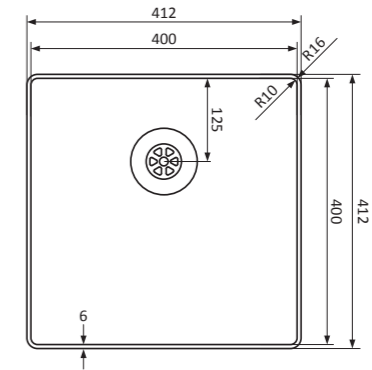

LORREINE 40SL1016-Gold

SKU: 40SL1016-GO