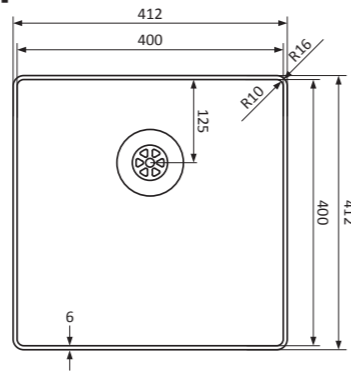

LORREINE 40SL1016-Copper

SKU: 40SL1016-CO

INOX 18/10, +100°C, 6mm, r10, r16, r10, 1mm, 45 cm, 205 mm, € 762,30