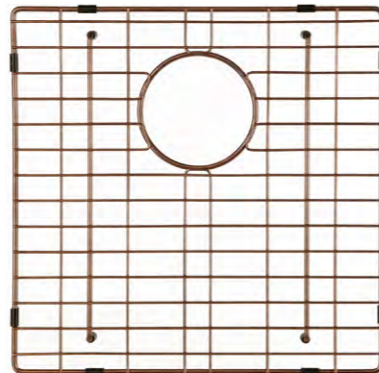

€ 114,34

BG40SL-Copper

40SL1016-Copper

380 x 380 mm

SKU: BG40SL-CO