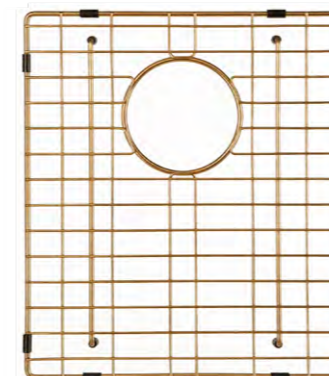

BG34-Gold

34SP-Gold / 3415SP-Gold / 1534SP-Gold

340 x 400 mm

SKU: BG34-GO

€ 113,39