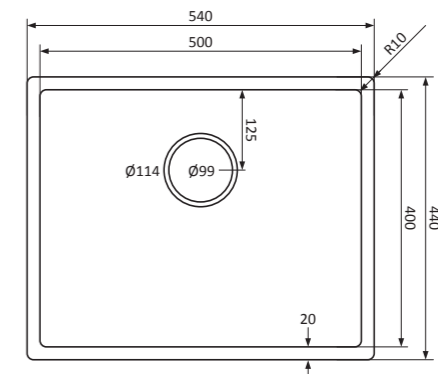

-Inox

SKU: 50WQ-FU-IN

€ 523,88

-Copper

SKU: 50WQ-FU-CO

€ 537,48

-Gold

SKU: 50WQ-FU-GO

€ 537,48

-GunMetal

SKU: 50WQ-FU-GM

€ 537,48