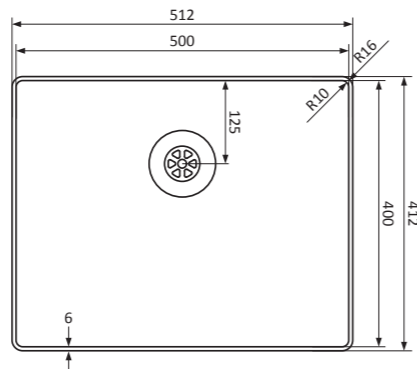

LORREINE 50SL1016-GunMetal

SKU: 50SL1016-GM

€ 806,77