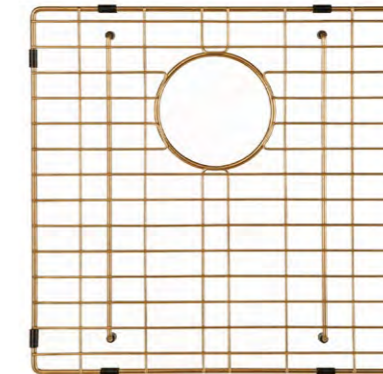

BG40-Gold

40SP-Gold

400 x 400 mm

SKU: BG40-GO

€ 120,07