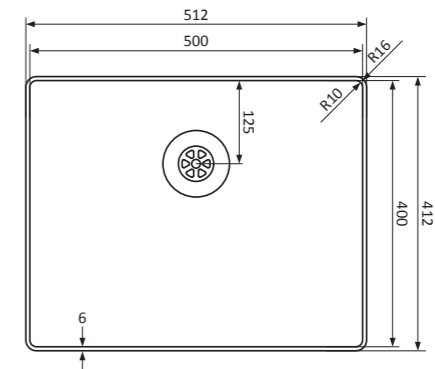

LORREINE 50SL1016-Gold

SKU: 50SL1016-GO