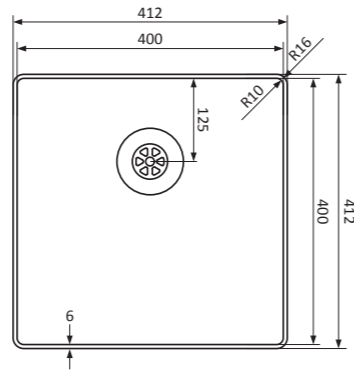

LORREINE 40SL1016-GunMetal

SKU: 40SL1016-GM