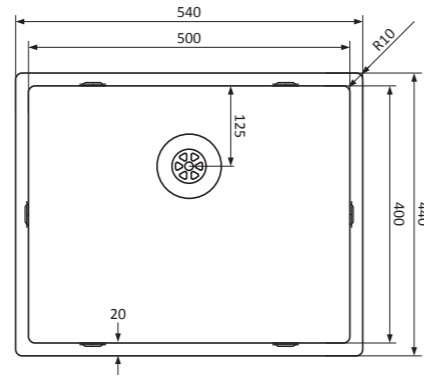

LORREINE 50SP-Gold

SKU: 50SP-GO