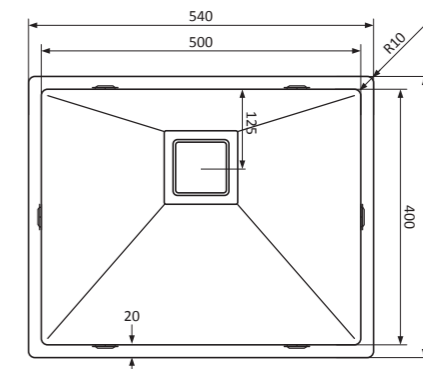

LORREINE 50VK

SKU: 50VK