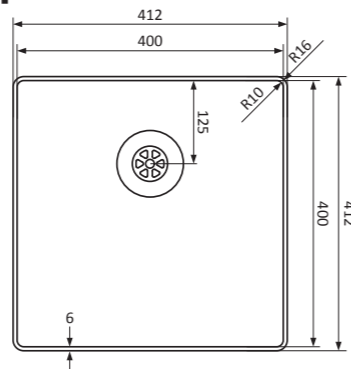

LORREINE 40SL1016-Copper

SKU: 40SL1016-CO