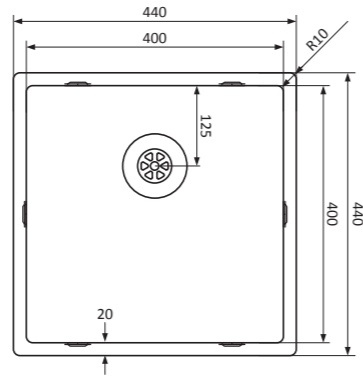

LORREINE 40SP

SKU: 40SP