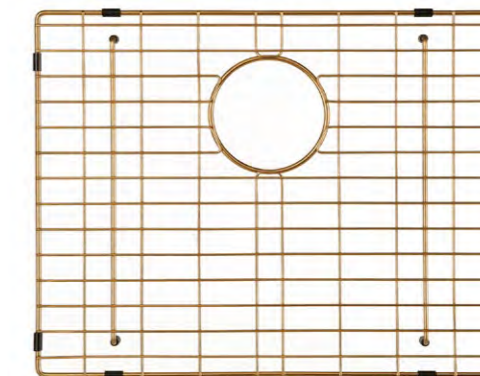

€ 120,70

BG50SL-Gold

50SL1016-Gold

480 x 380 mm

SKU: BG50SL-GO