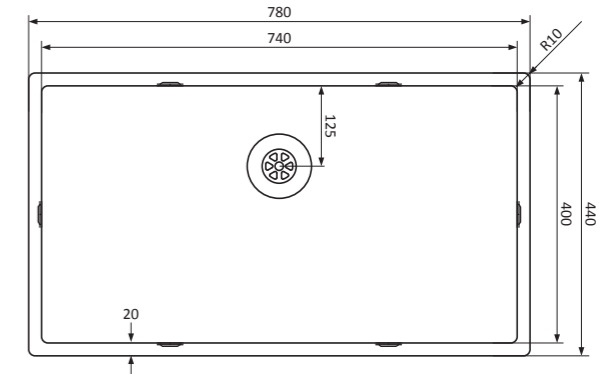

LORREINE 74SP

SKU: 74SP