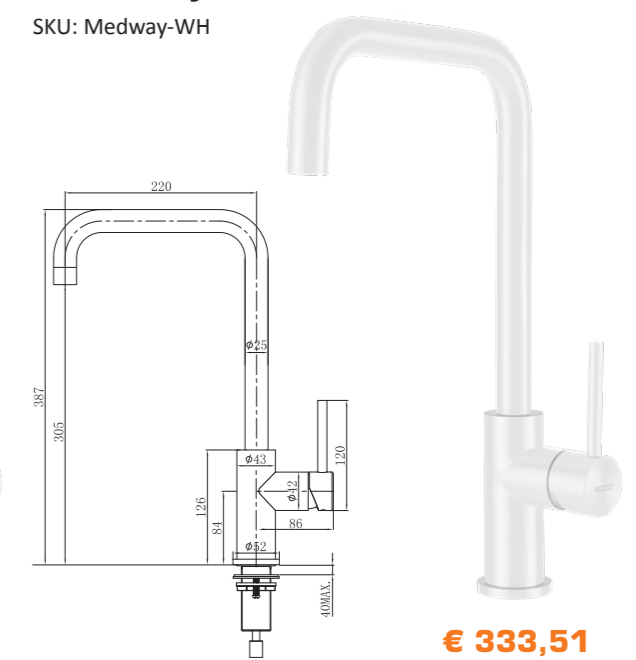

Medway-White

SKU: Medway-WH

€ 333,51