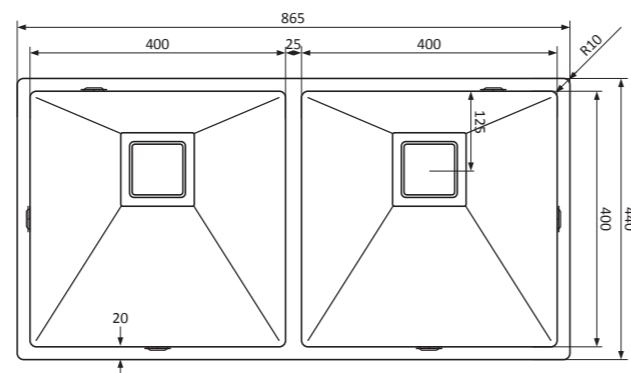

LORREINE 4040VK*

SKU: 4040VK