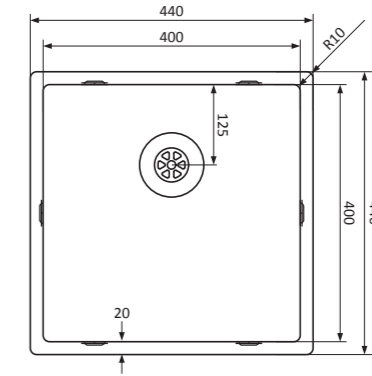

LORREINE 40SP-Gold

SKU: 40SP-GO

INOX 18/10, +100°C, 6mm, r10, r10, r10, 1mm, 45 cm, 205 mm, € 566,96