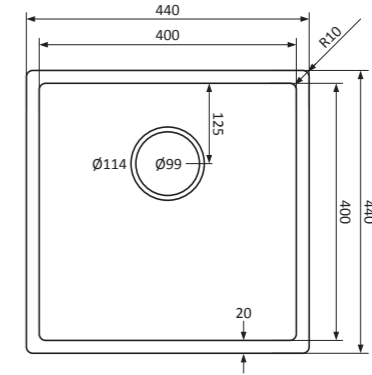

-Inox

SKU: 40WQ-FU-IN

€ 496,67

-Copper

SKU: 40WQ-FU-CO

€ 510,27

-Gold

SKU: 40WQ-FU-GO

€ 510,27

-GunMetal

SKU: 40WQ-FU-GM

€ 510,27