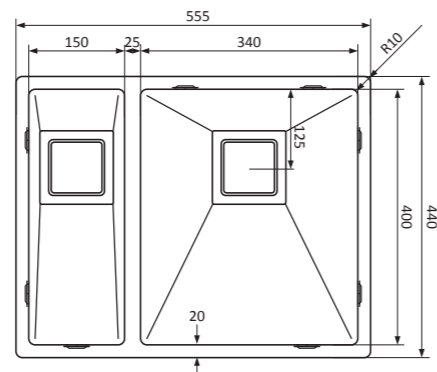

LORREINE 1534VK

SKU: 1534VK