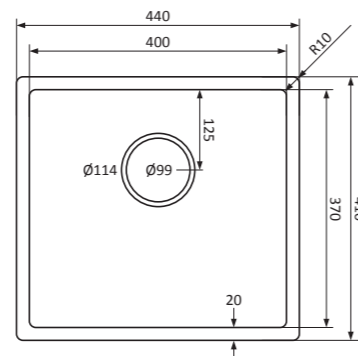

-Inox

SKU: 40BQ37-FU-IN

€ 496,67

-Copper

SKU: 40BQ37-FU-CO

€ 510,27

-Gold

SKU: 40BQ37-FU-GO

€ 510,27

-GunMetal

SKU: 40BQ37-FU-GM

€ 510,27