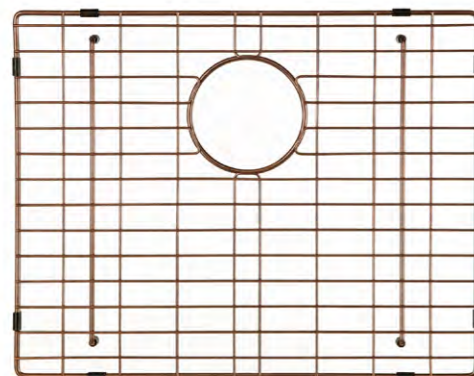

€ 120,70

BG50SL-Copper

50SL1016-Copper

480 x 380 mm

SKU: BG350SL-CO