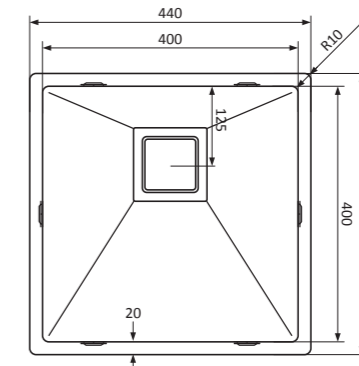

LORREINE 40VK

SKU: 40VK