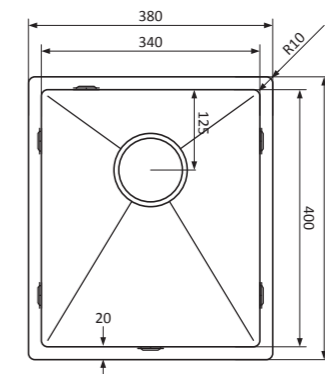

LORREINE 34R

SKU: 34R

€ 313,50