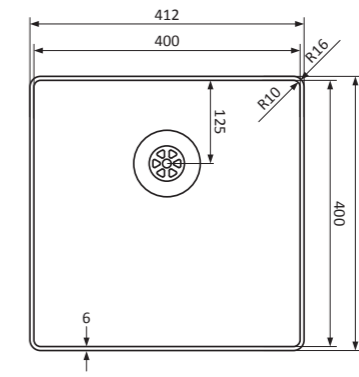

LORREINE 40SL1016-Gold

SKU: 40SL1016-GO