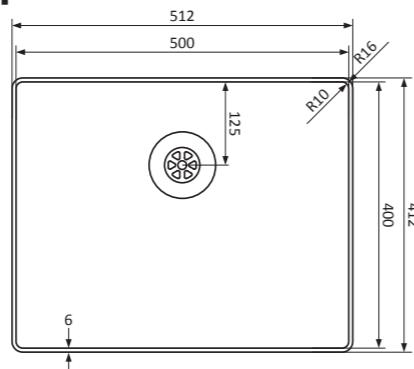

LORREINE 50SL1016-Copper

SKU: 50SL1016-CO

€ 806,77