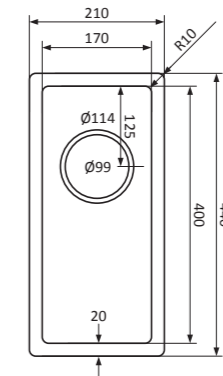

D

Solide und langlebig

Geradlinige, schwarze Spüle für den Unterbau, auf Wunsch mit passendem schwarzem Armatur.

- pflegeleicht
- Quarz, Dicke 6 mm
- für den Einbau und Unterbau geeignet
- Radius 10 mm
- inklusive rundem Siebkorb und Easyclean-Überlauf in schwarz
- auf Wunsch mit rundem Siebkorb und Easyclean-Überlauf in Edelstahl, Gold, Copper oder GunMetal

EN

Solid and durable

Sleek black undermount sink with matching black tap, if desired.

- maintenance-friendly
- quartz, thickness 6 mm
- suitable for flushmount and undermount
- radius 10 mm
- including round strainer and Easyclean overflow in black
- round strainer and Easyclean overflow also available in stainless steel, Gold, Copper or GunMetal

LORREINE 17BQ-FU

SKU: 17BQ-FU

€ 454,63

-Inox

SKU: 17BQ-FU-IN

€ 490,16

-Copper

SKU: 17BQ-FU-CO

€ 504,36

-Gold

SKU: 17BQ-FU-GO

€ 504,36

-GunMetal

SKU: 17BQ-FU-GM

€ 504,36

LORREINE 34BQ-FU

SKU: 34BQ-FU

€ 483,06

-Inox

SKU: 34BQ-FU-IN

€ 518,57

-Copper

SKU: 34BQ-FU-CO

€ 532,78

-Gold

SKU: 34BQ-FU-GO

€ 532,78

-GunMetal

SKU: 34BQ-FU-GM

€ 532,78