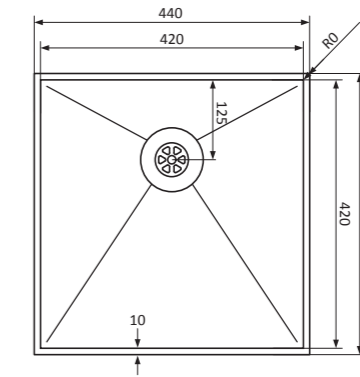

LORREINE 42WT

SKU: 42WT

€ 373,53

D

Speziell für den Natursteinwerker

Serie von Edelstahlspølen mit SuperPlug, geeignet zur Installation mit Steinplatte.

- hygienisch und praktisch
- hochwertiger Edelstahl 18/10, 1 mm
- nur geeignet für den Unterbau
- Radius 0 mm
- inklusive Edelstahl *SuperPlug* und *Easyclean*-Überlauf

EN

Especially for the stone craftsman

Series of stainless steel sinks with SuperPlug for installation with stone top.

- hygienic and practical
- high quality stainless steel 18/10, 1 mm
- suitable for undermount only
- radius 0 mm
- including stainless steel *SuperPlug* and *Easyclean* overflow

42WT-Copper

SKU: 42WT-CO

€ 566,96

42WT-Gold

SKU: 42WT-GO

€ 566,96

42WT-GunMetal

SKU: 42WT-GM

€ 566,96