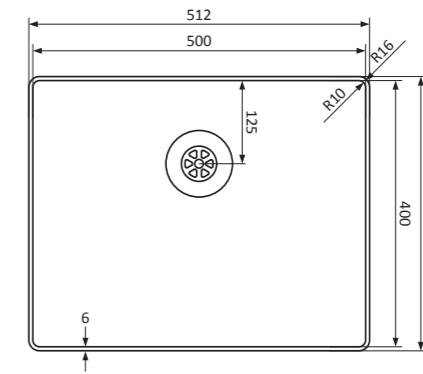

LORREINE 50SL1016-Gold

SKU: 50SL1016-GO