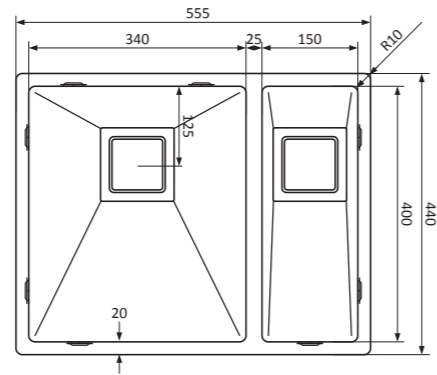

LORREINE 3415VK

SKU: 3415VK