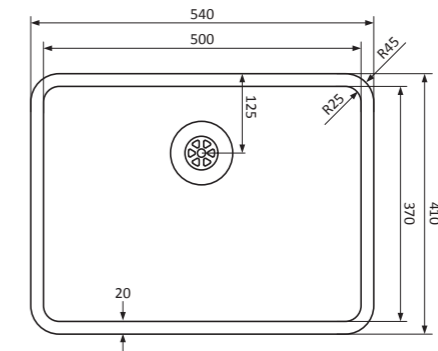

LORREINE 50PRO25

SKU: 50PRO25

€ 253,47