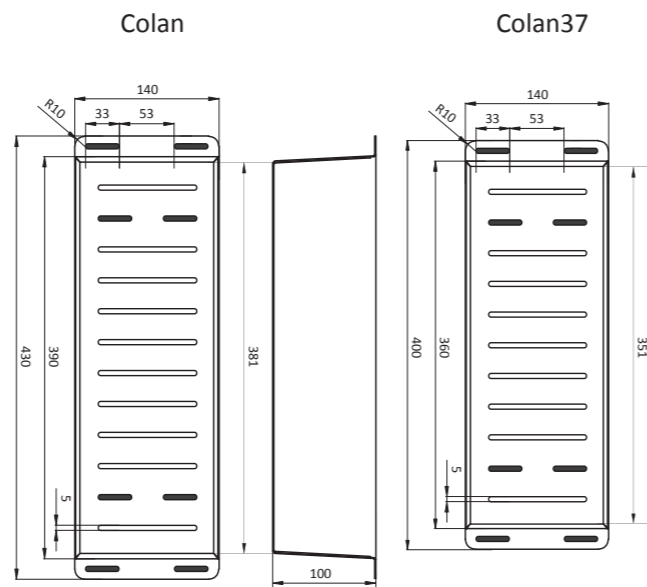

Colan

SKU: Colan

€ 133,40

Colan-Black

SKU: Colan-BL

€ 160,08

Colan-Copper

SKU: Colan-CO

€ 186,76

Colan-Gold

SKU: Colan-GO

€ 186,76

Colan-White

SKU: Colan-WH

€ 160,08

Colan-GunMetal

SKU: Colan-GM

€ 186,76

Colan37 / Colan37-Black

SKU: Colan37 / Colan37-BL

40SP37
50SP37 € 133,40

€ 160,08

40BQ37-FU
50BQ37-FU