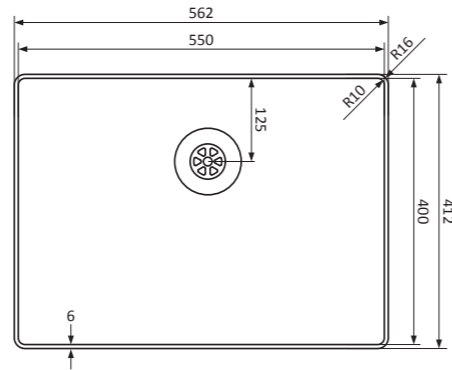

LORREINE 55SL1016

SKU: 55SL1016