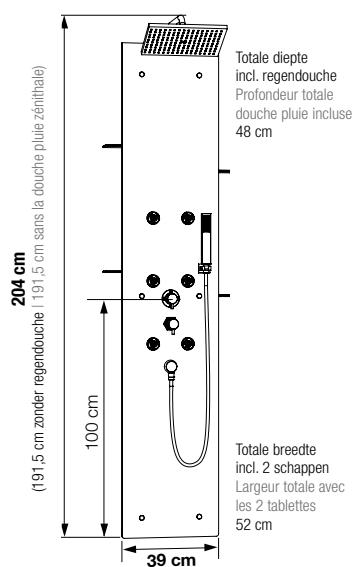

Watertoevoer zone
Zone d'arrivée d'eau