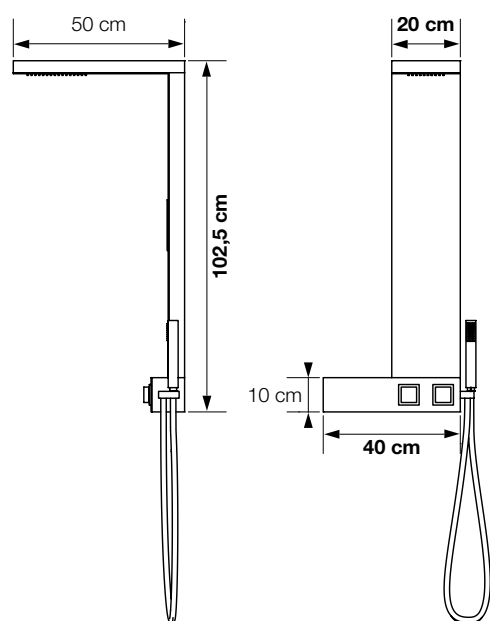

▲ AQUADESIGN

AQUADESIGN

CD321 € 958