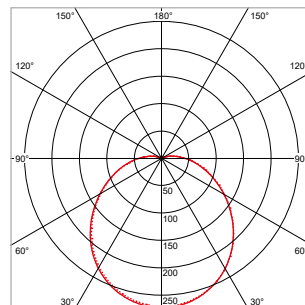

PRODISC MINI - OPBOUW - IP44 - ROND - Ø 280 x H 80 mm - WIT

VERSIE	LICHTKLEUR	CRI	LICHTSTROOM	VERMOGEN	DRIVER	ART.NR.	PRIJS	VOORRAAD
Standaard	3000 K	Ra >80	1.020 lm	10 W	Aan / Uit	40009350	€ 69,50	☺
Standaard	4000 K	Ra >80	1.100 lm	10 W	Aan / Uit	40009356	€ 69,50	☺
Sensor	3000 K	Ra >80	1.020 lm	11 W	Aan / Uit	40009360	€ 107,50	☺
Sensor	4000 K	Ra >80	1.100 lm	11 W	Aan / Uit	40009366	€ 107,50	☺