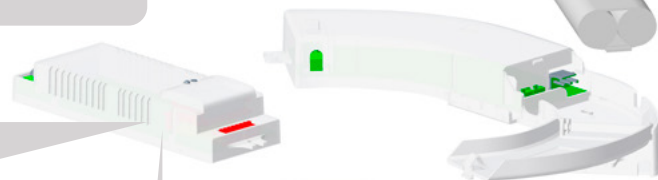

## COMFORT

Flikkervrije driver  
Schakelbare lichtstroom: 100% - (70%) - 50%