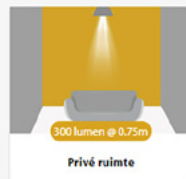

Stap 1

OMGEVINGSTYPE

Stap 2

AFMETINGEN RUIMTE

Lengte: meter

Breedte: meter

Hoogte: meter

Montage hoogte: meter

Stap 3

BEREKENINGSTYPE

☒ Aantal armaturen

☐ Verlichtingswaarde

voor lumen

Resultaat

You need 12 luminaires to reach a illumination of 516.6 lux