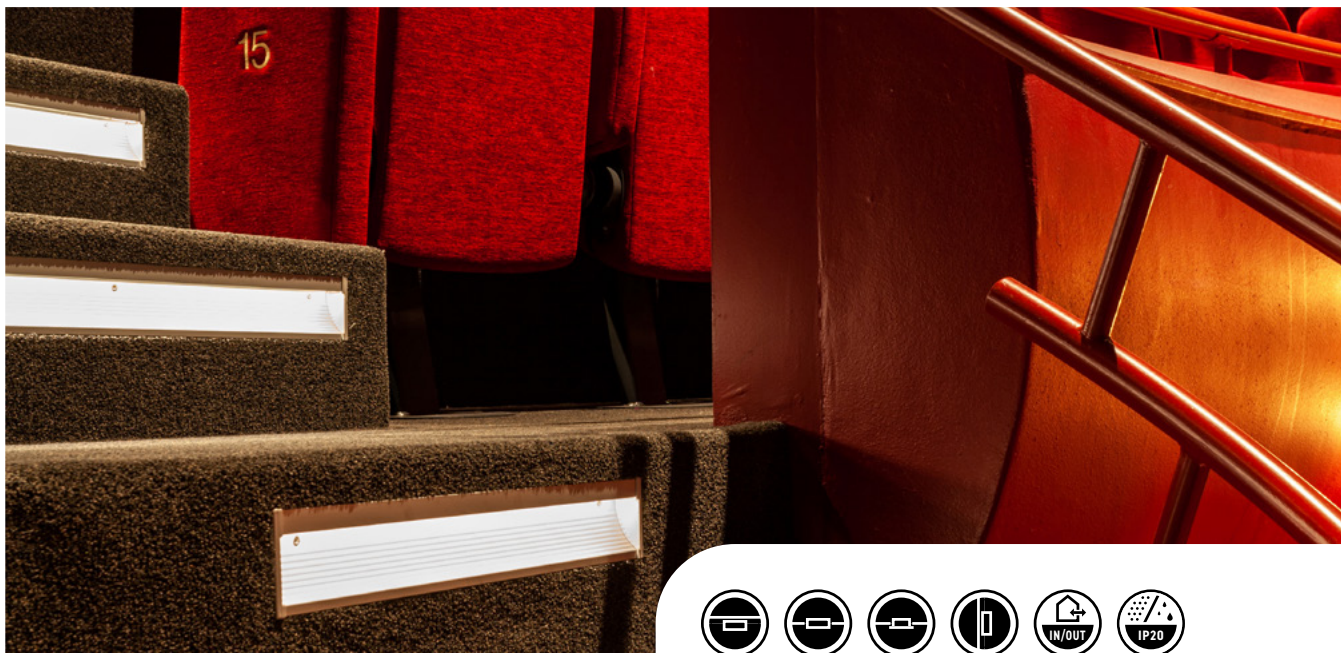

## ALUMINIUM LED PROFIELEN