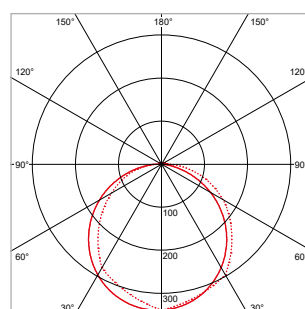

PRODISC - OPBOUW - IP44 - ROND - Ø 348 x H 100 mm - WIT

VERSIE	LICHTKLEUR	CRI	LICHTSTROOM	VERMOGEN	DRIVER	ART.NR.	PRIJS	VOORRAAD
Standaard	3000 / 4000 K	Ra >80	585 / 845 / 1.300 lm	6 / 8 / 12 W	Aan / Uit	40009302	€ 109,00	☺
Sensor	3000 / 4000 K	Ra >80	585 / 845 / 1.300 lm	7 / 9 / 13 W	Aan / Uit	40009312	€ 152,50	☺
Nood	3000 / 4000 K	Ra >80	585 / 845 / 1.300 lm	7 / 9 / 13 W	Aan / Uit	40009322	€ 145,50	☺
Sensor + Nood	3000 / 4000 K	Ra >80	585 / 845 / 1.300 lm	7 / 9 / 13 W	Aan / Uit	40009332	€ 188,50	☺