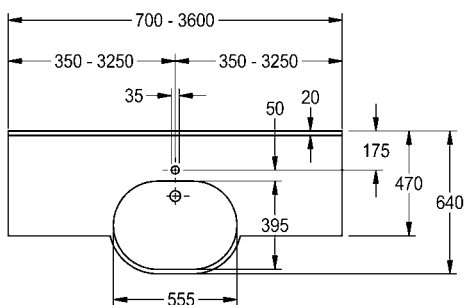

VARIUS D-shape met waskom O