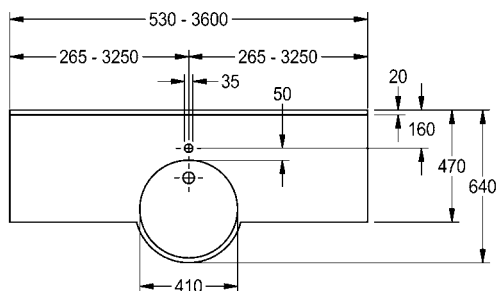

VARIUS D-shape met waskom R