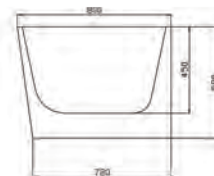

MACON

Wit acryl back to wall bad. Inclusief sifon en verchromde push-open plug.

MACON	170 x 80^{CM}	55^{kg}	wit	OPMACON170	1925.00 €