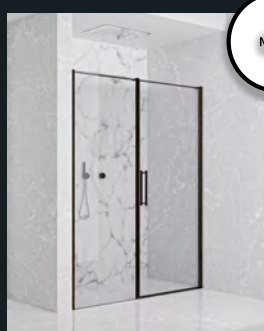

O-Plus

Bathroom & Kitchen solutions

SERIES

Fyrma