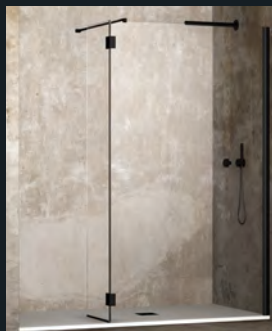

O-Plus

Bathroom & Kitchen solutions

SERIES

Kubi