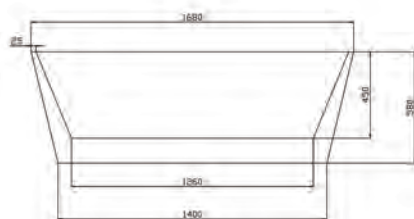

MACON

Wit acryl back to wall bad. Inclusief sifon en verchromde push-open plug.

MACON	170 x 80^{CM}	55^{kg}	wit	OPMACON170	1925.00 €