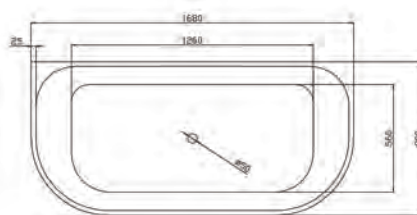

MACON

Wit acryl back to wall bad. Inclusief sifon en verchromde push-open plug.

MACON	170 x 80^{CM}	55^{kg}	wit	OPMACON170	1925.00 €