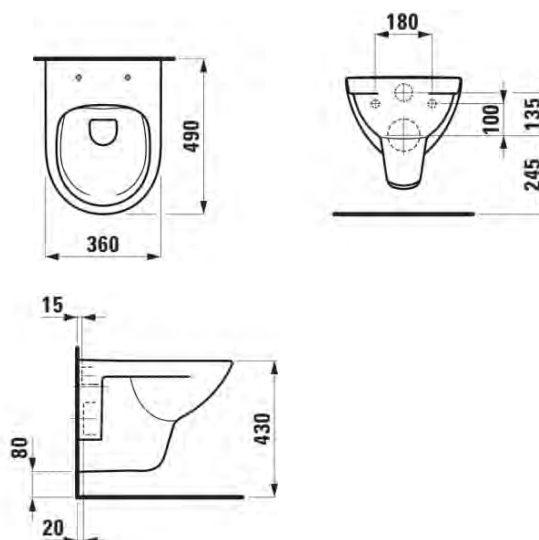

NICE COMBIPACK COMPACT

Hangwc rimless + wc zitting softclose

OPNICEHWCCOMPACT

345.00 €

RIMLESS