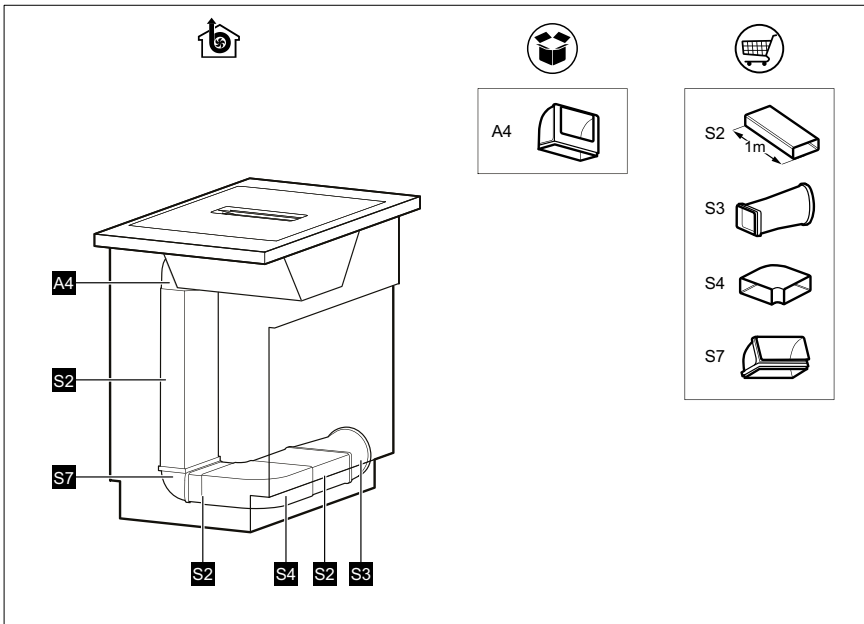

PE6000S70, NCH74B01CB, NCH74B01FB

Vlakkbouw

PE6000S70, NCH74B01CB

NCT64B00CB

Standaard inbouw
NCT64B00CB

Vlakkbouw
NCT64B00CB

Code	Type	PNC	Spareparts Code
S2	M2CKCF05U	902986615	
S3	M2CKCF02U	902986618	
S4	M2CKCF04U		9029866176
S7	M2CKCF09U		9029866168