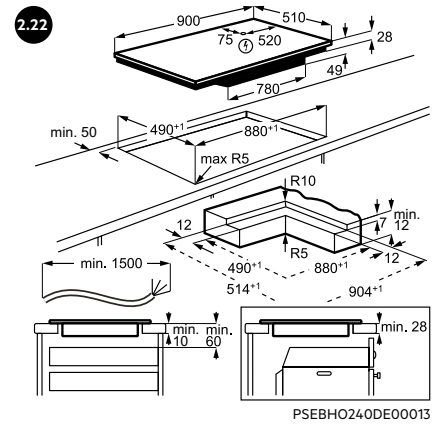

NIK95I00IB