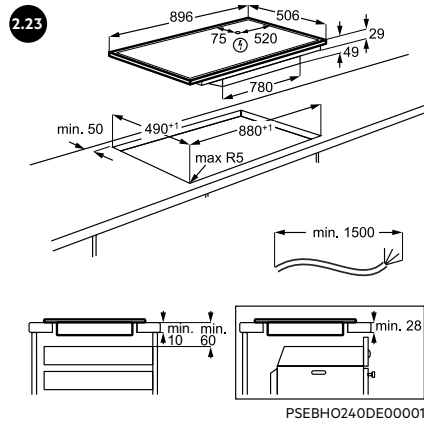

NIK95I00UB